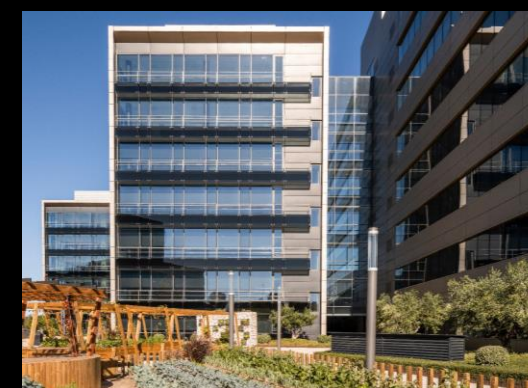

8. A-1 Vía de Servicio, 89C

Madrid