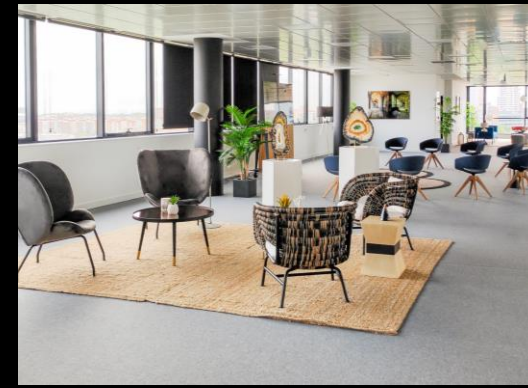

11. C. de la Ribera del Loira, 36-50

Madrid