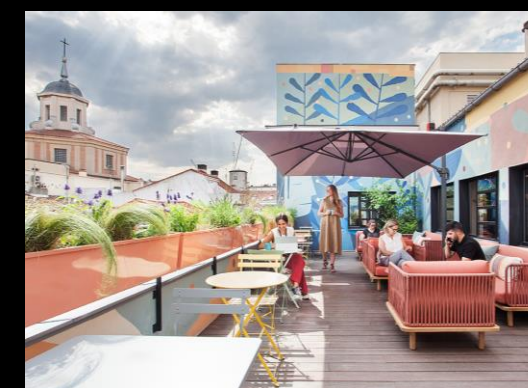

7. C. de las Huertas, 11

Madrid