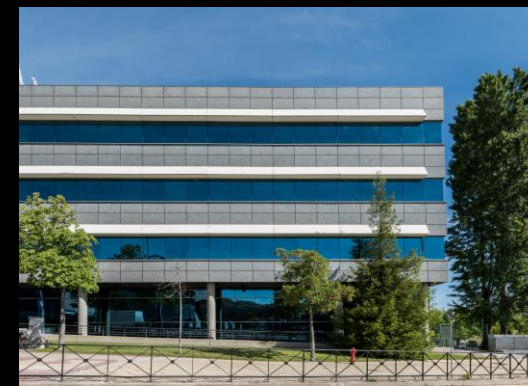

13. Av. de Bruselas, 24

Alcobendas