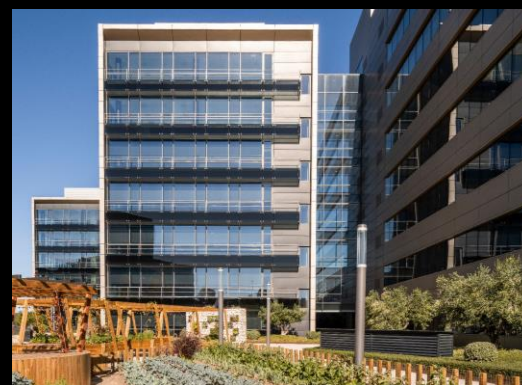

8. A-1 Vía de Servicio, 89C

Madrid