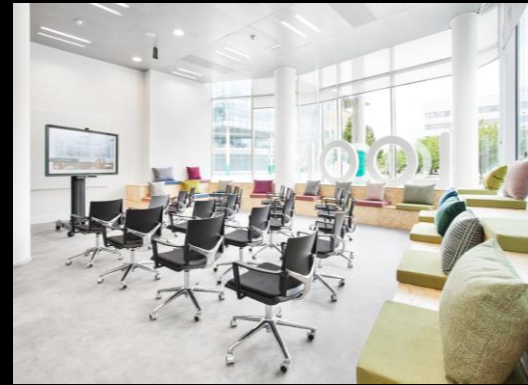

**1. Plaça de la Pu,
s/n**

Cornellà