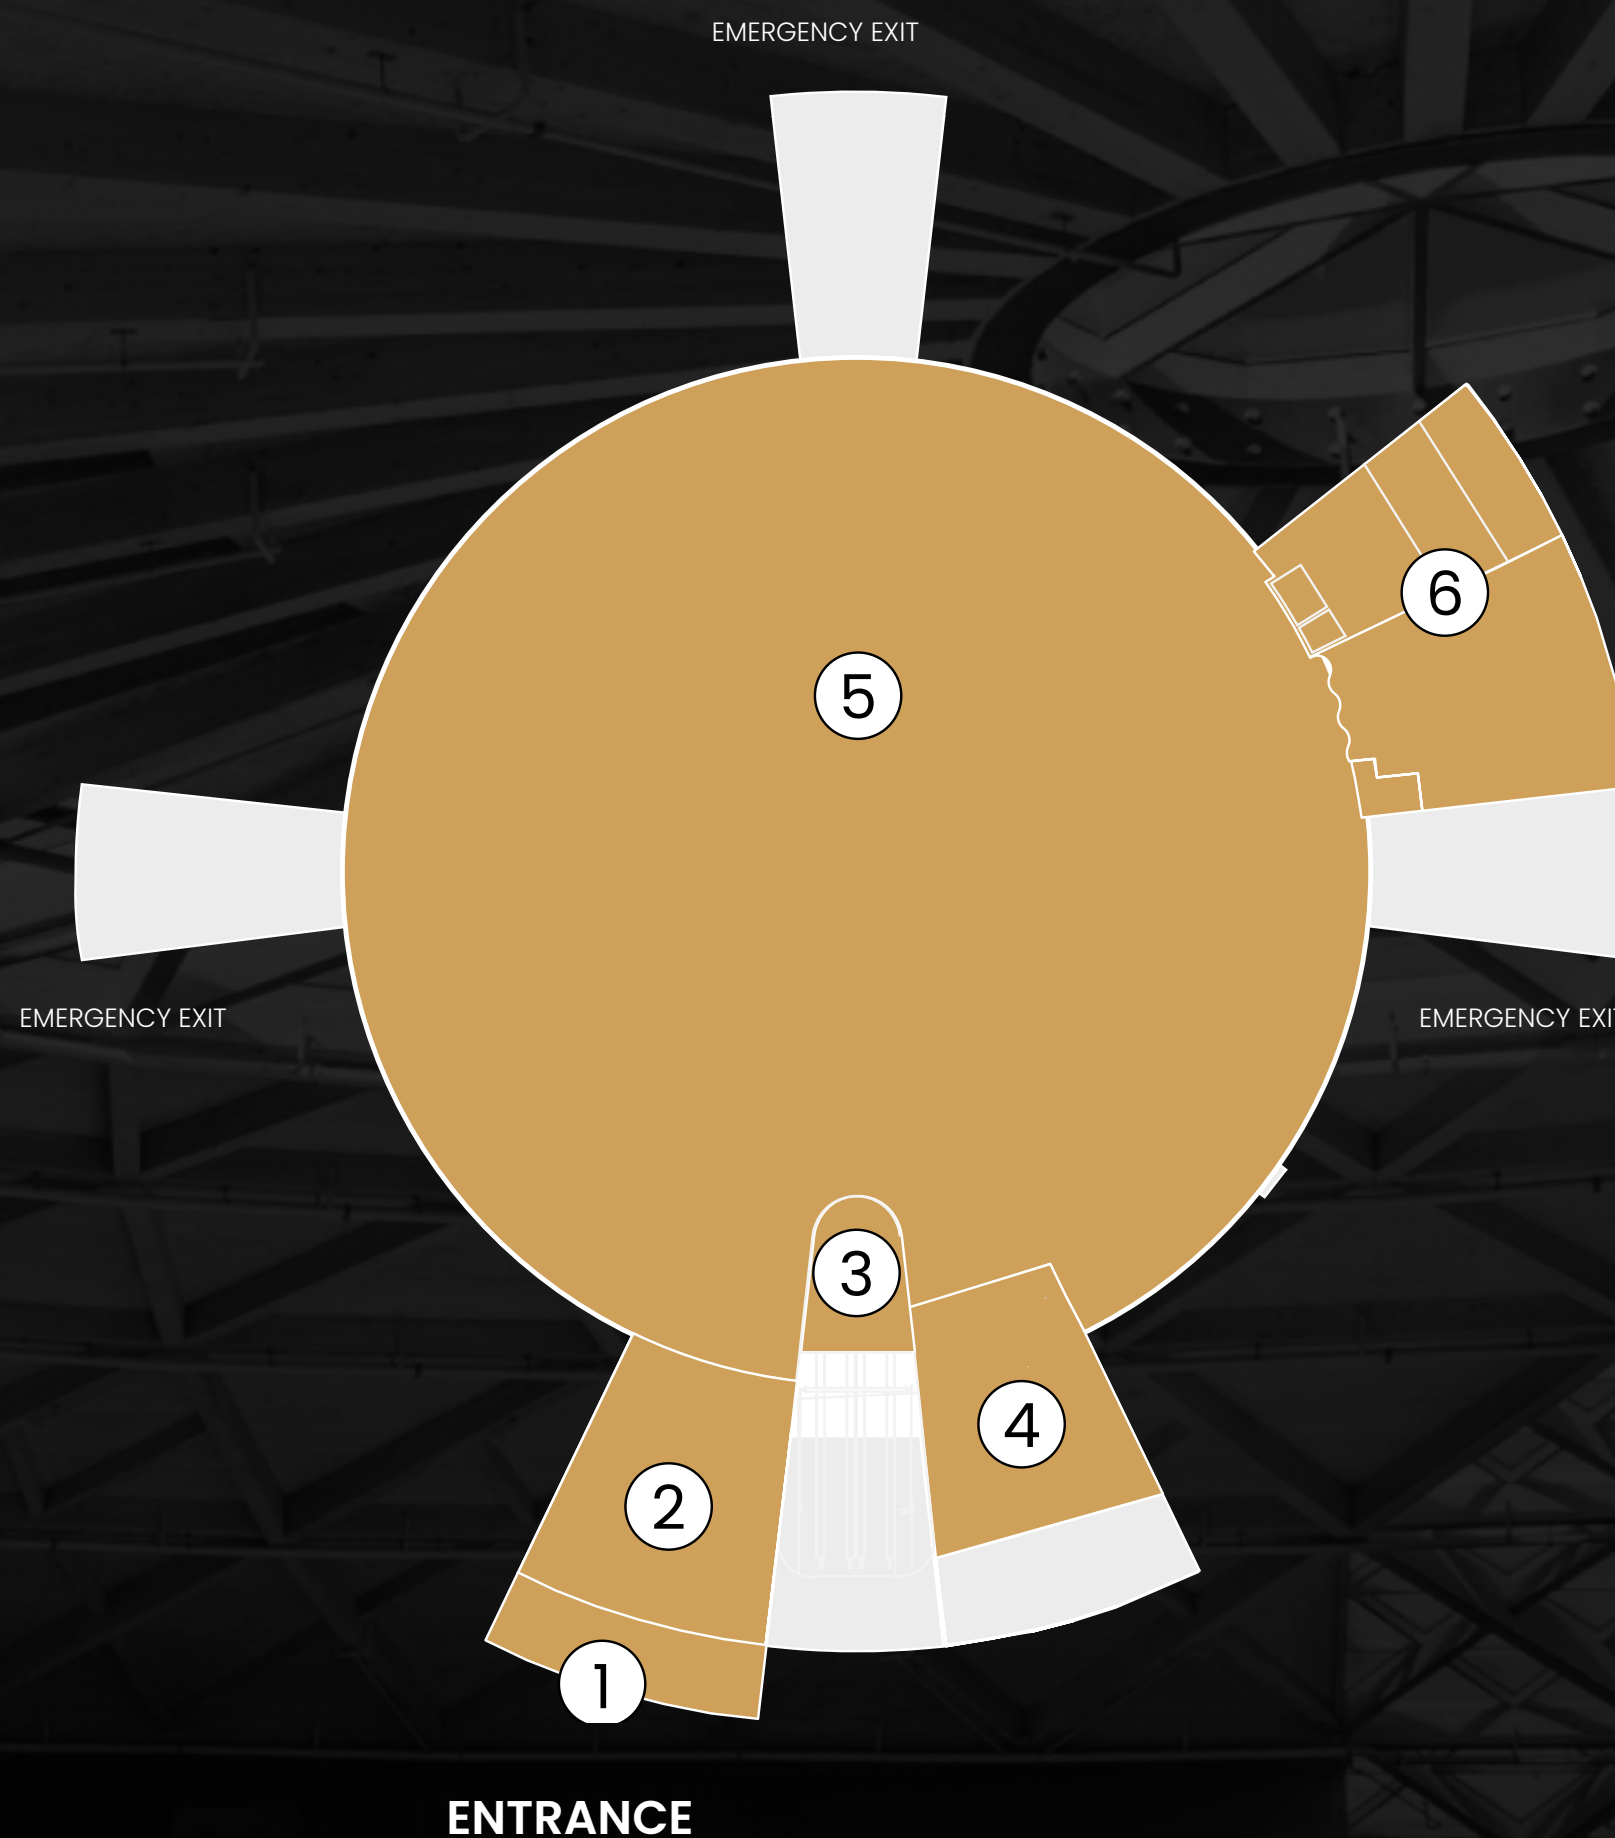

**CÚPULA
ARENAS**

LOOM EVENTS

AREAS WITHIN THE DOME

AREAS WITHIN THE DOME

THE DOME

SPACE 2,560M²

- 1 MAIN ENTRANCE
- 2 RECEPTION
- 3 PLATFORM
- 4 TOILETS
- 5 MULTI-PURPOSE ROOM · TOTAL 2,560 M²
- 6 BACKSTAGE

AREAS WITHIN THE DOME

THE DOME

SPACE 2,560M²

- ① MAIN ENTRANCE
- ② RECEPTION
- ③ PLATFORM
- ④ TOILETS
- ⑤ MULTI-PURPOSE ROOM · TOTAL 2,560 M²
- ⑥ BACKSTAGE

AREAS WITHIN THE DOME

THE DOME

SPACE 2,560M²

- ① MAIN ENTRANCE
- ② RECEPTION
- ③ PLATFORM
- ④ TOILETS
- ⑤ MULTI-PURPOSE ROOM · TOTAL 2,560 M²
- ⑥ BACKSTAGE

AREAS WITHIN THE DOME

THE DOME

SPACE 2,560M²

- ① MAIN ENTRANCE
- ② RECEPTION
- ③ PLATFORM
- ④ TOILETS
- ⑤ MULTI-PURPOSE ROOM · TOTAL 2,560 M²
- ⑥ BACKSTAGE

CÚPULA ARENAS

LOOM EVENTS

ARENAS SHOPPING CENTRE

Gran Via de les Cortes Catalanes.
373-385 08015 Barcelona