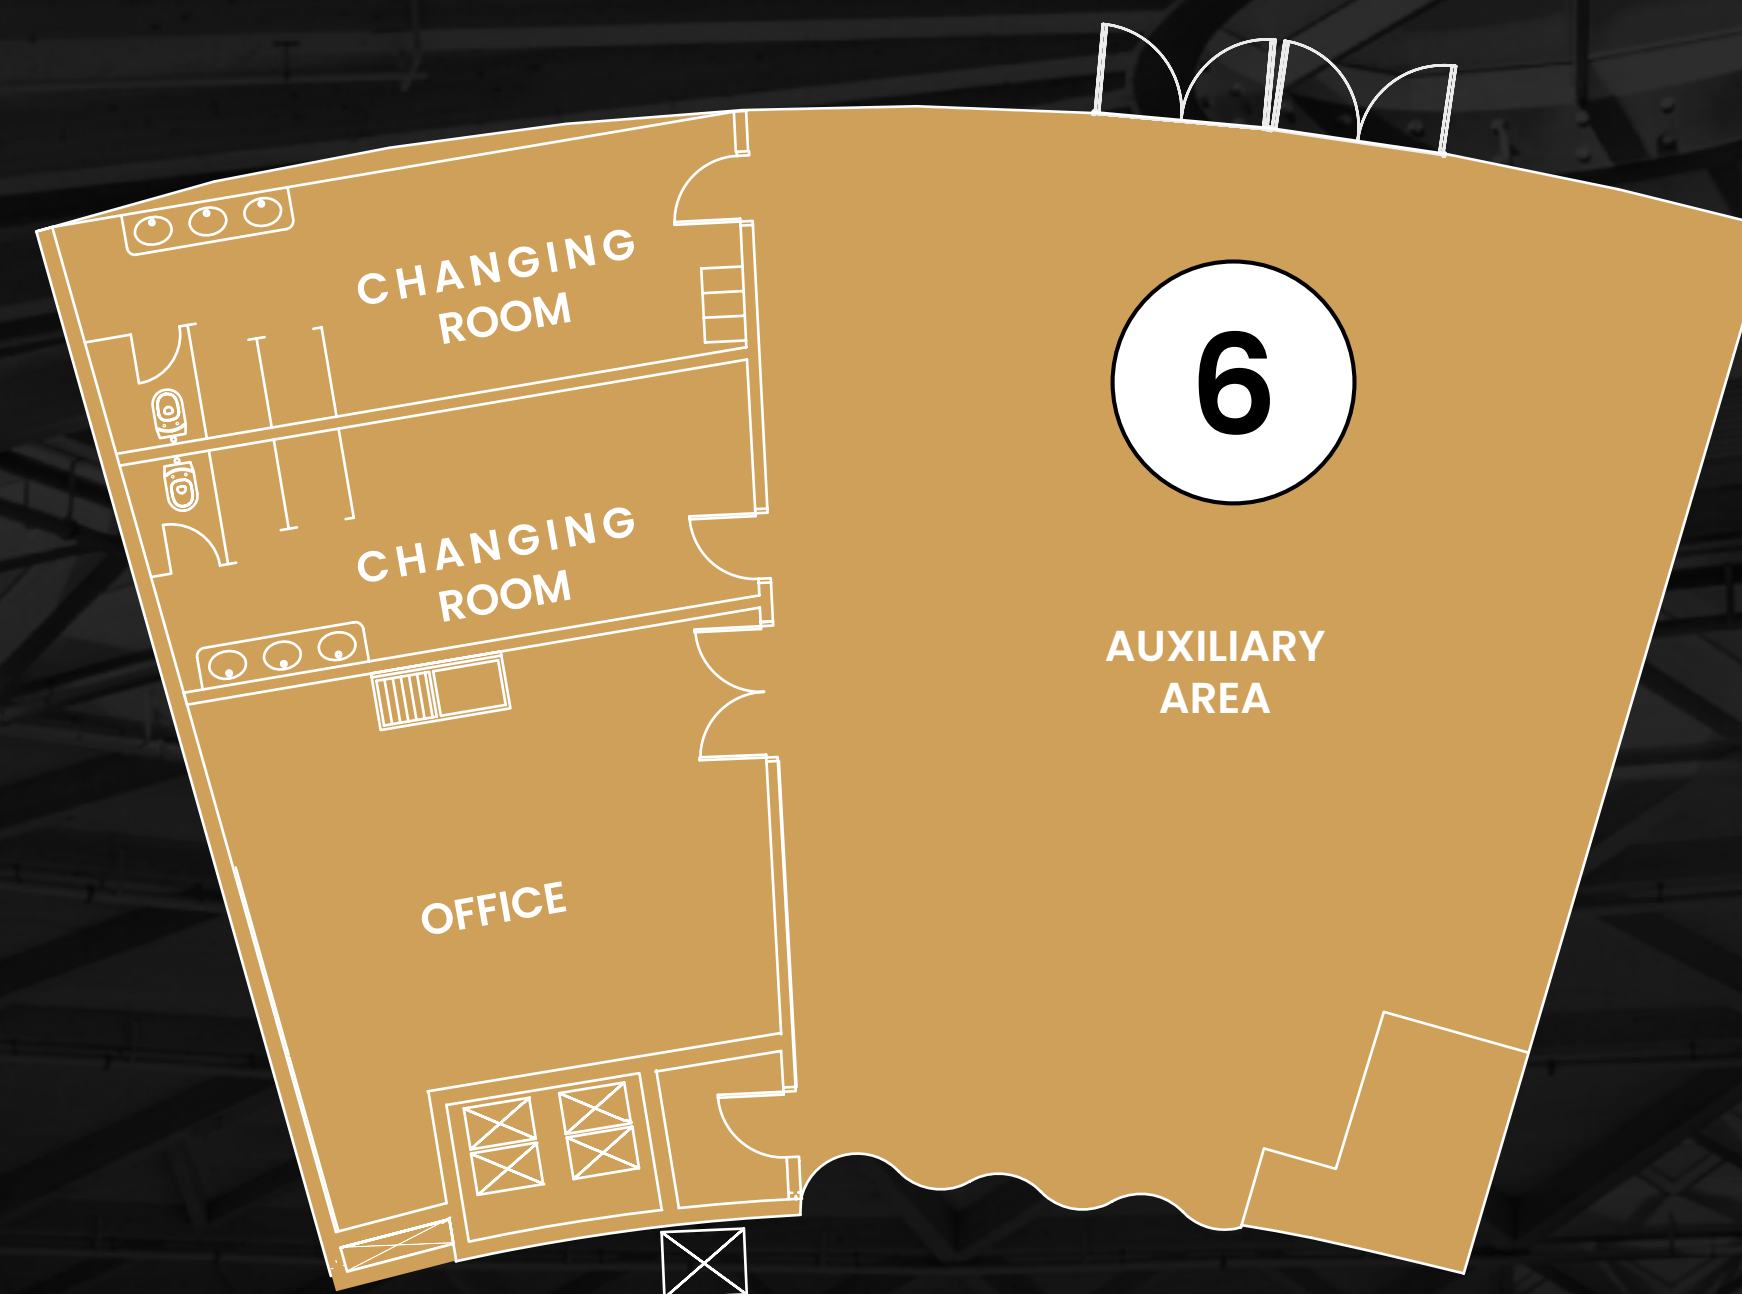

**CÚPULA
ARENAS**

LOOM EVENTS

AREAS WITHIN THE DOME

AREAS WITHIN THE DOME

THE DOME

SPACE 2,560M²

- 1 MAIN ENTRANCE
- 2 RECEPTION
- 3 PLATFORM
- 4 TOILETS
- 5 MULTI-PURPOSE ROOM · TOTAL 2,560 M²
- 6 BACKSTAGE

AREAS WITHIN THE DOME

THE DOME

SPACE 2,560M²

- ① MAIN ENTRANCE
- ② RECEPTION
- ③ PLATFORM
- ④ TOILETS
- ⑤ MULTI-PURPOSE ROOM · TOTAL 2,560 M²
- ⑥ BACKSTAGE

AREAS WITHIN THE DOME

THE DOME

SPACE 2,560M²

- ① MAIN ENTRANCE
- ② RECEPTION
- ③ PLATFORM
- ④ TOILETS
- ⑤ MULTI-PURPOSE ROOM · TOTAL 2,560 M²
- ⑥ BACKSTAGE

AREAS WITHIN THE DOME

THE DOME

SPACE 2,560M²

- ① MAIN ENTRANCE
- ② RECEPTION
- ③ PLATFORM
- ④ TOILETS
- ⑤ MULTI-PURPOSE ROOM · TOTAL 2,560 M²
- ⑥ BACKSTAGE

CÚPULA ARENAS

LOOM EVENTS

ARENAS SHOPPING CENTRE

Gran Via de les Cortes Catalanes.
373-385 08015 Barcelona