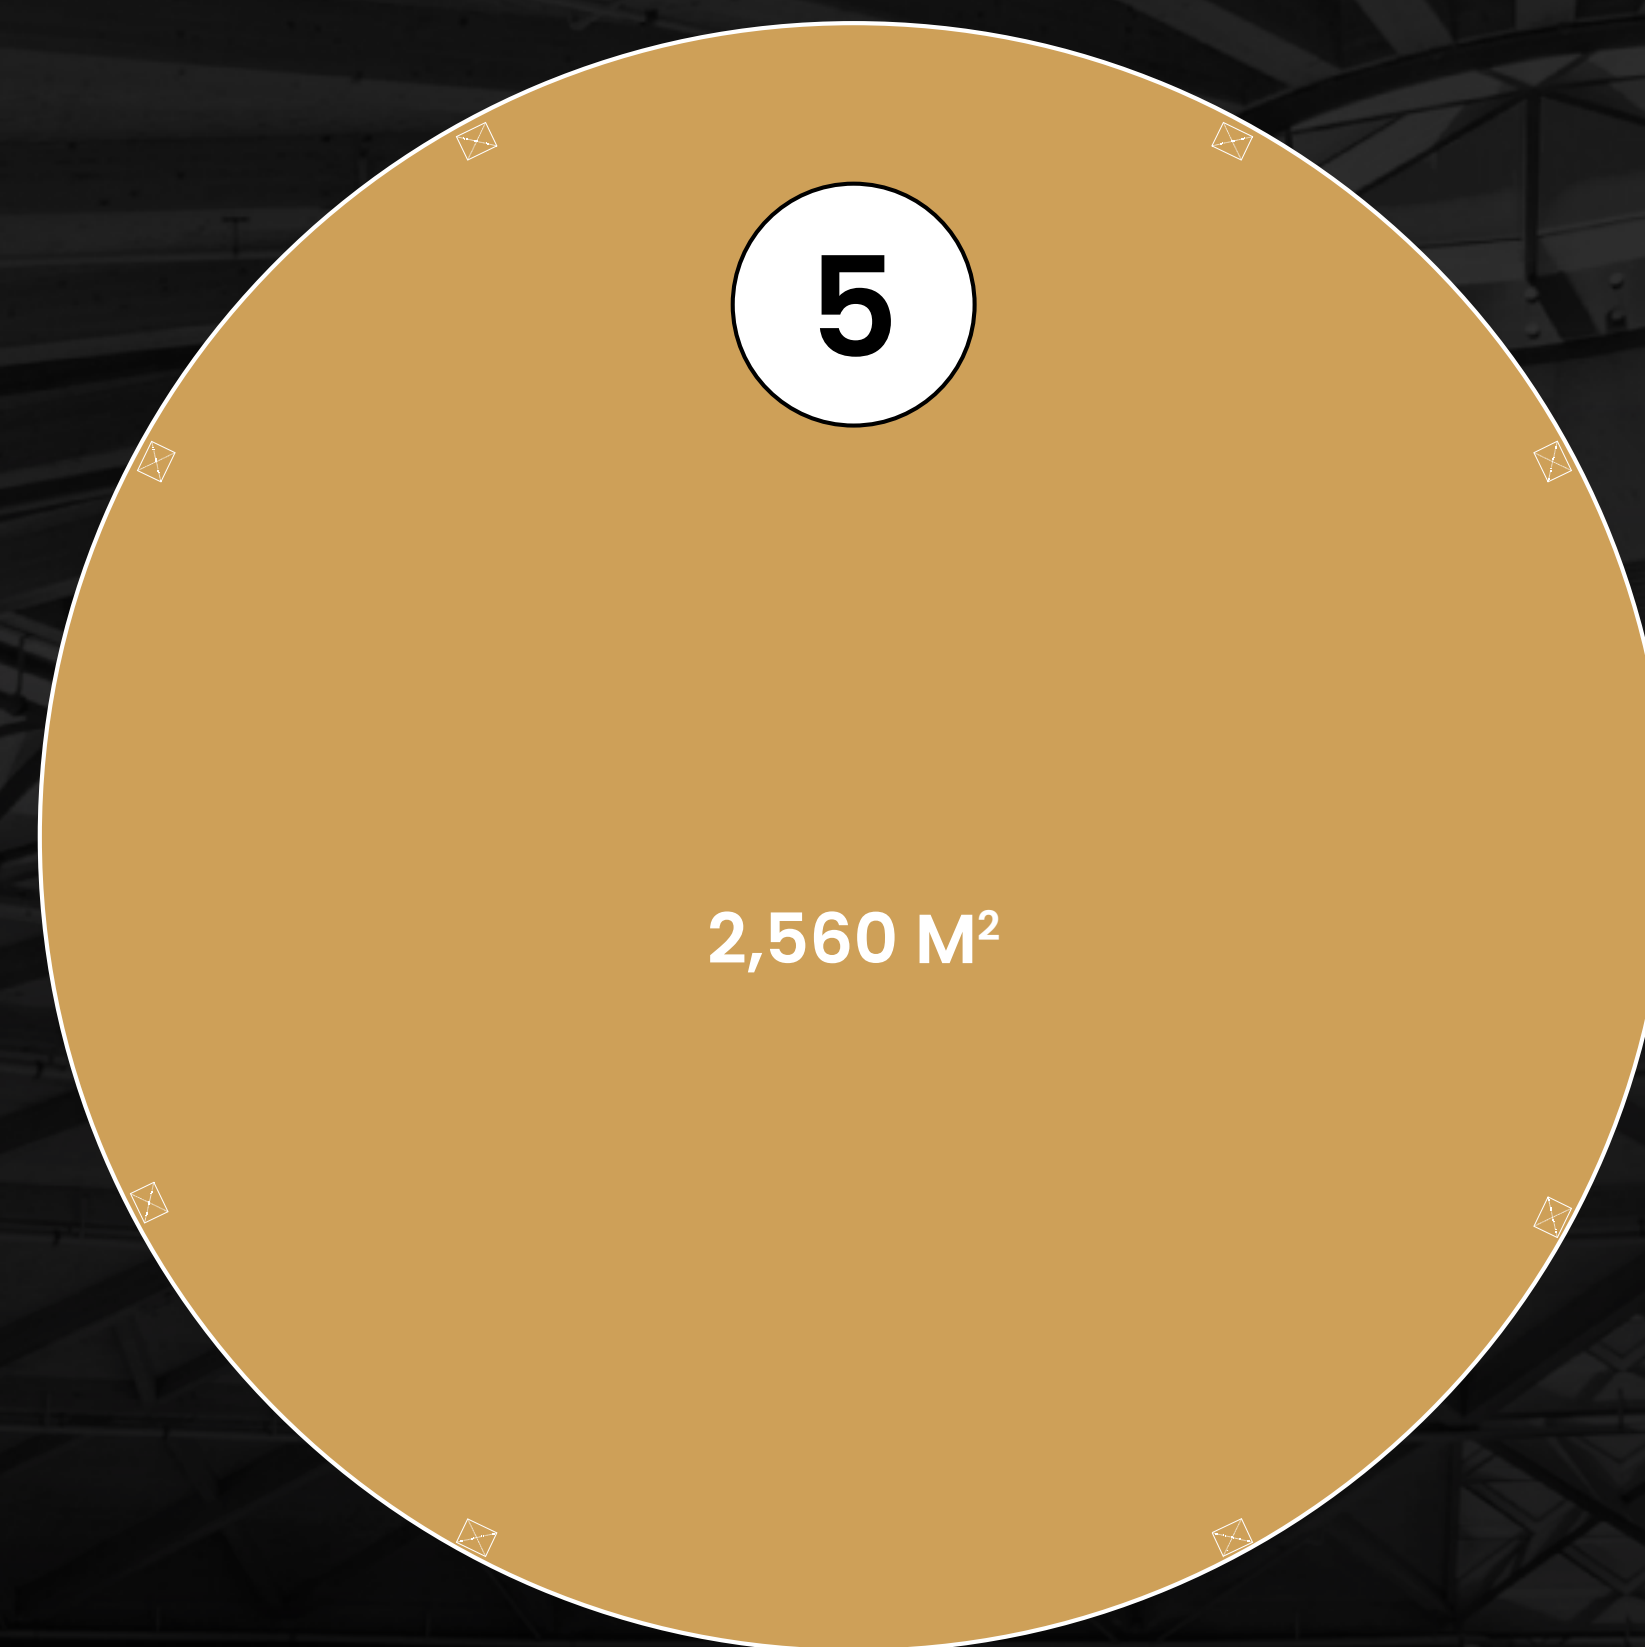

**CÚPULA
ARENAS**

LOOM EVENTS

AREAS WITHIN THE DOME

AREAS WITHIN THE DOME

THE DOME

SPACE 2,560M²

- 1 MAIN ENTRANCE
- 2 RECEPTION
- 3 PLATFORM
- 4 TOILETS
- 5 MULTI-PURPOSE ROOM · TOTAL 2,560 M²
- 6 BACKSTAGE

AREAS WITHIN THE DOME

THE DOME

SPACE 2,560M²

- ① MAIN ENTRANCE
- ② RECEPTION
- ③ PLATFORM
- ④ TOILETS
- ⑤ MULTI-PURPOSE ROOM · TOTAL 2,560 M²
- ⑥ BACKSTAGE

AREAS WITHIN THE DOME

THE DOME

SPACE 2,560M²

- ① MAIN ENTRANCE
- ② RECEPTION
- ③ PLATFORM
- ④ TOILETS
- ⑤ MULTI-PURPOSE ROOM · TOTAL 2,560 M²
- ⑥ BACKSTAGE

AREAS WITHIN THE DOME

THE DOME

SPACE 2,560M²

- ① MAIN ENTRANCE
- ② RECEPTION
- ③ PLATFORM
- ④ TOILETS
- ⑤ MULTI-PURPOSE ROOM · TOTAL 2,560 M²
- ⑥ BACKSTAGE

CÚPULA ARENAS

LOOM EVENTS

ARENAS SHOPPING CENTRE

Gran Via de les Cortes Catalanes.
373-385 08015 Barcelona