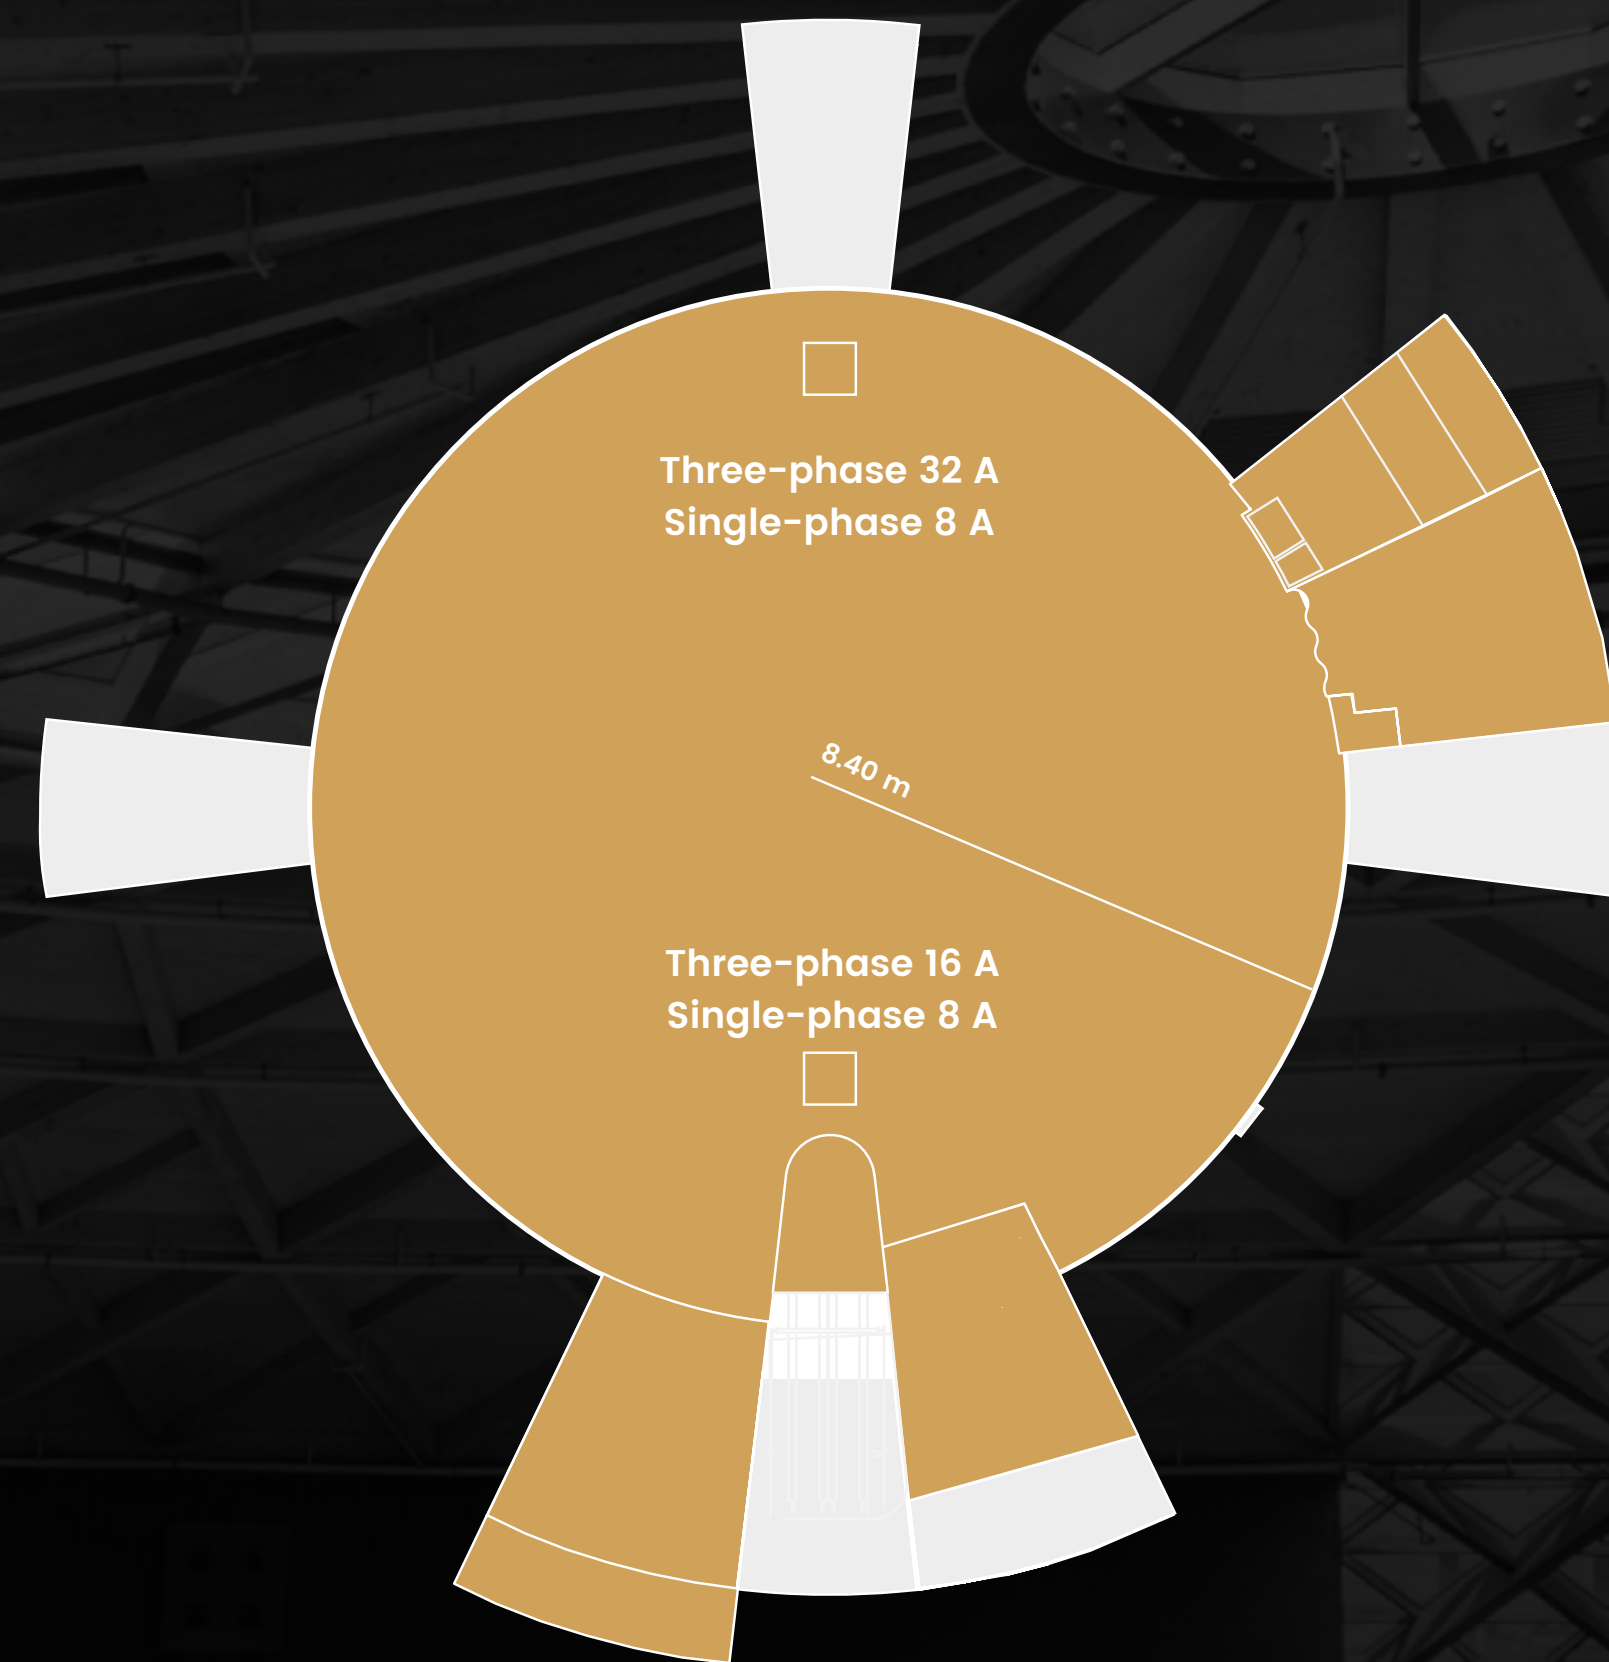

# CENTRAL PLAZA LAYOUT WITH TECHNICAL SPECIFICATIONS

A UNIQUE EVENT SPACE IN BARCELONA