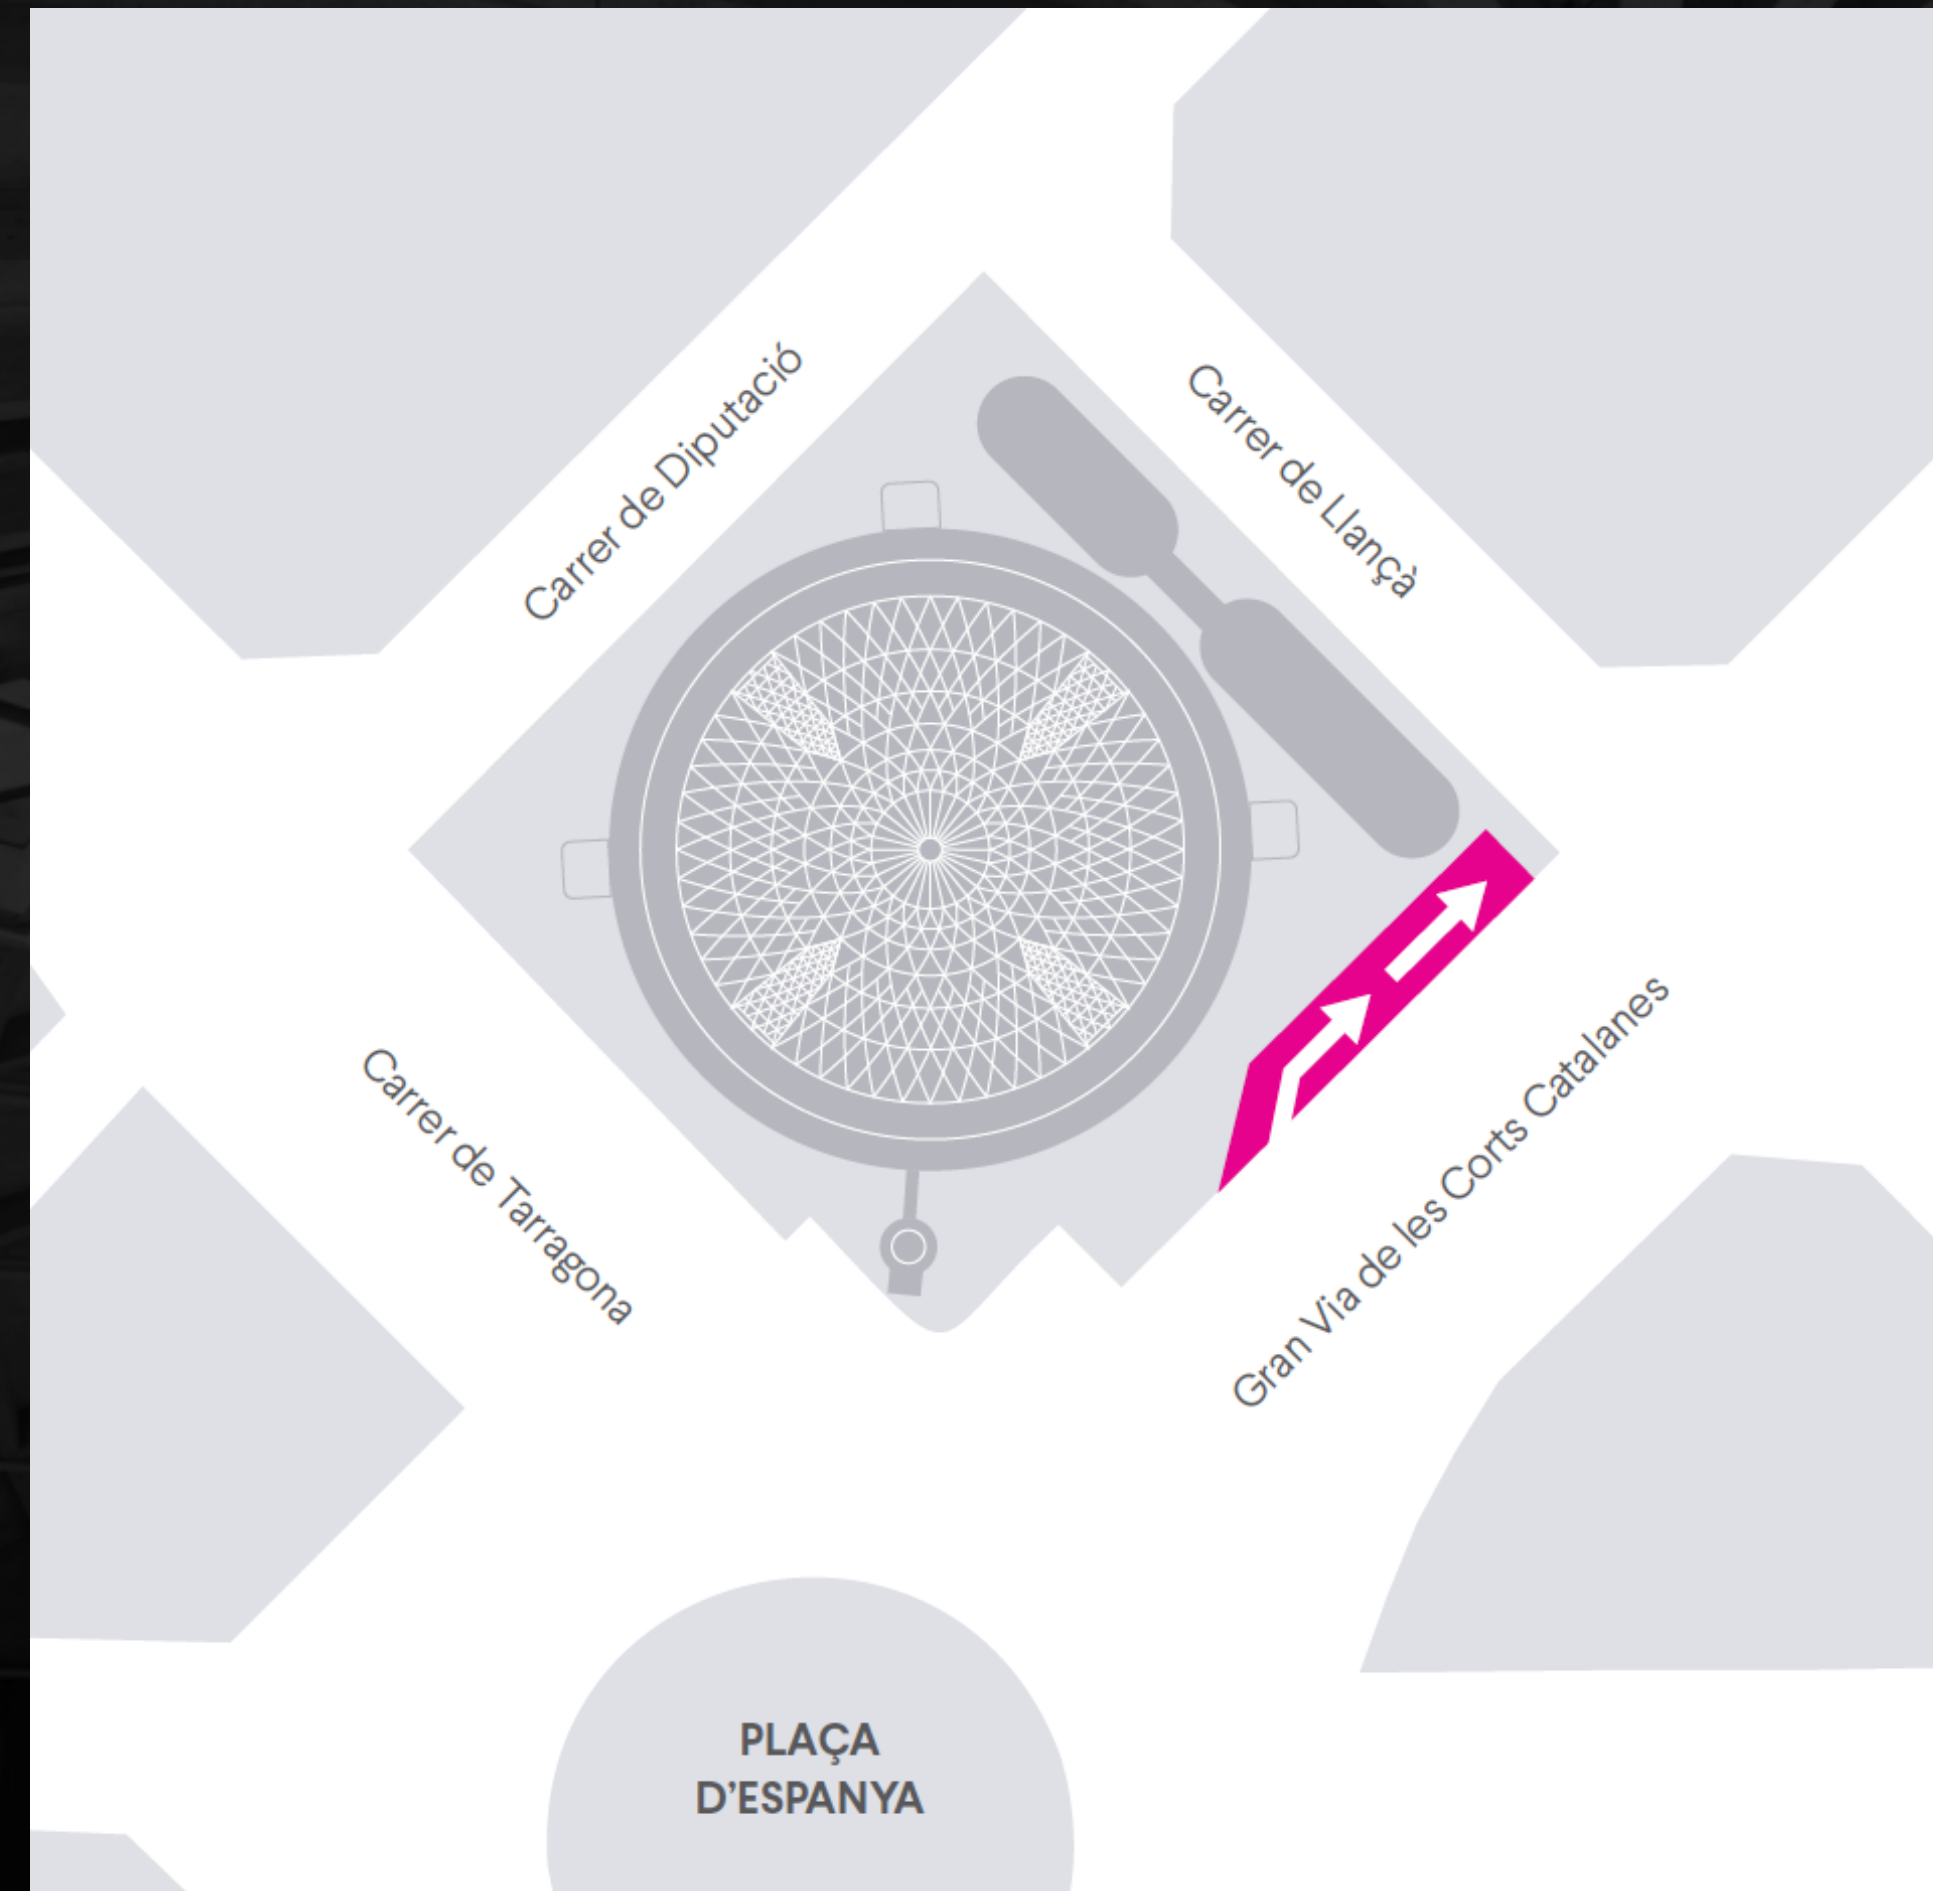

# LOADING BAY ACCESS FOR SUPPLIERS

Loading bay entrance through the car park directly from the Plaza de España. Twenty-four-hour security-controlled access. A complete list of suppliers and vehicles must be provided.