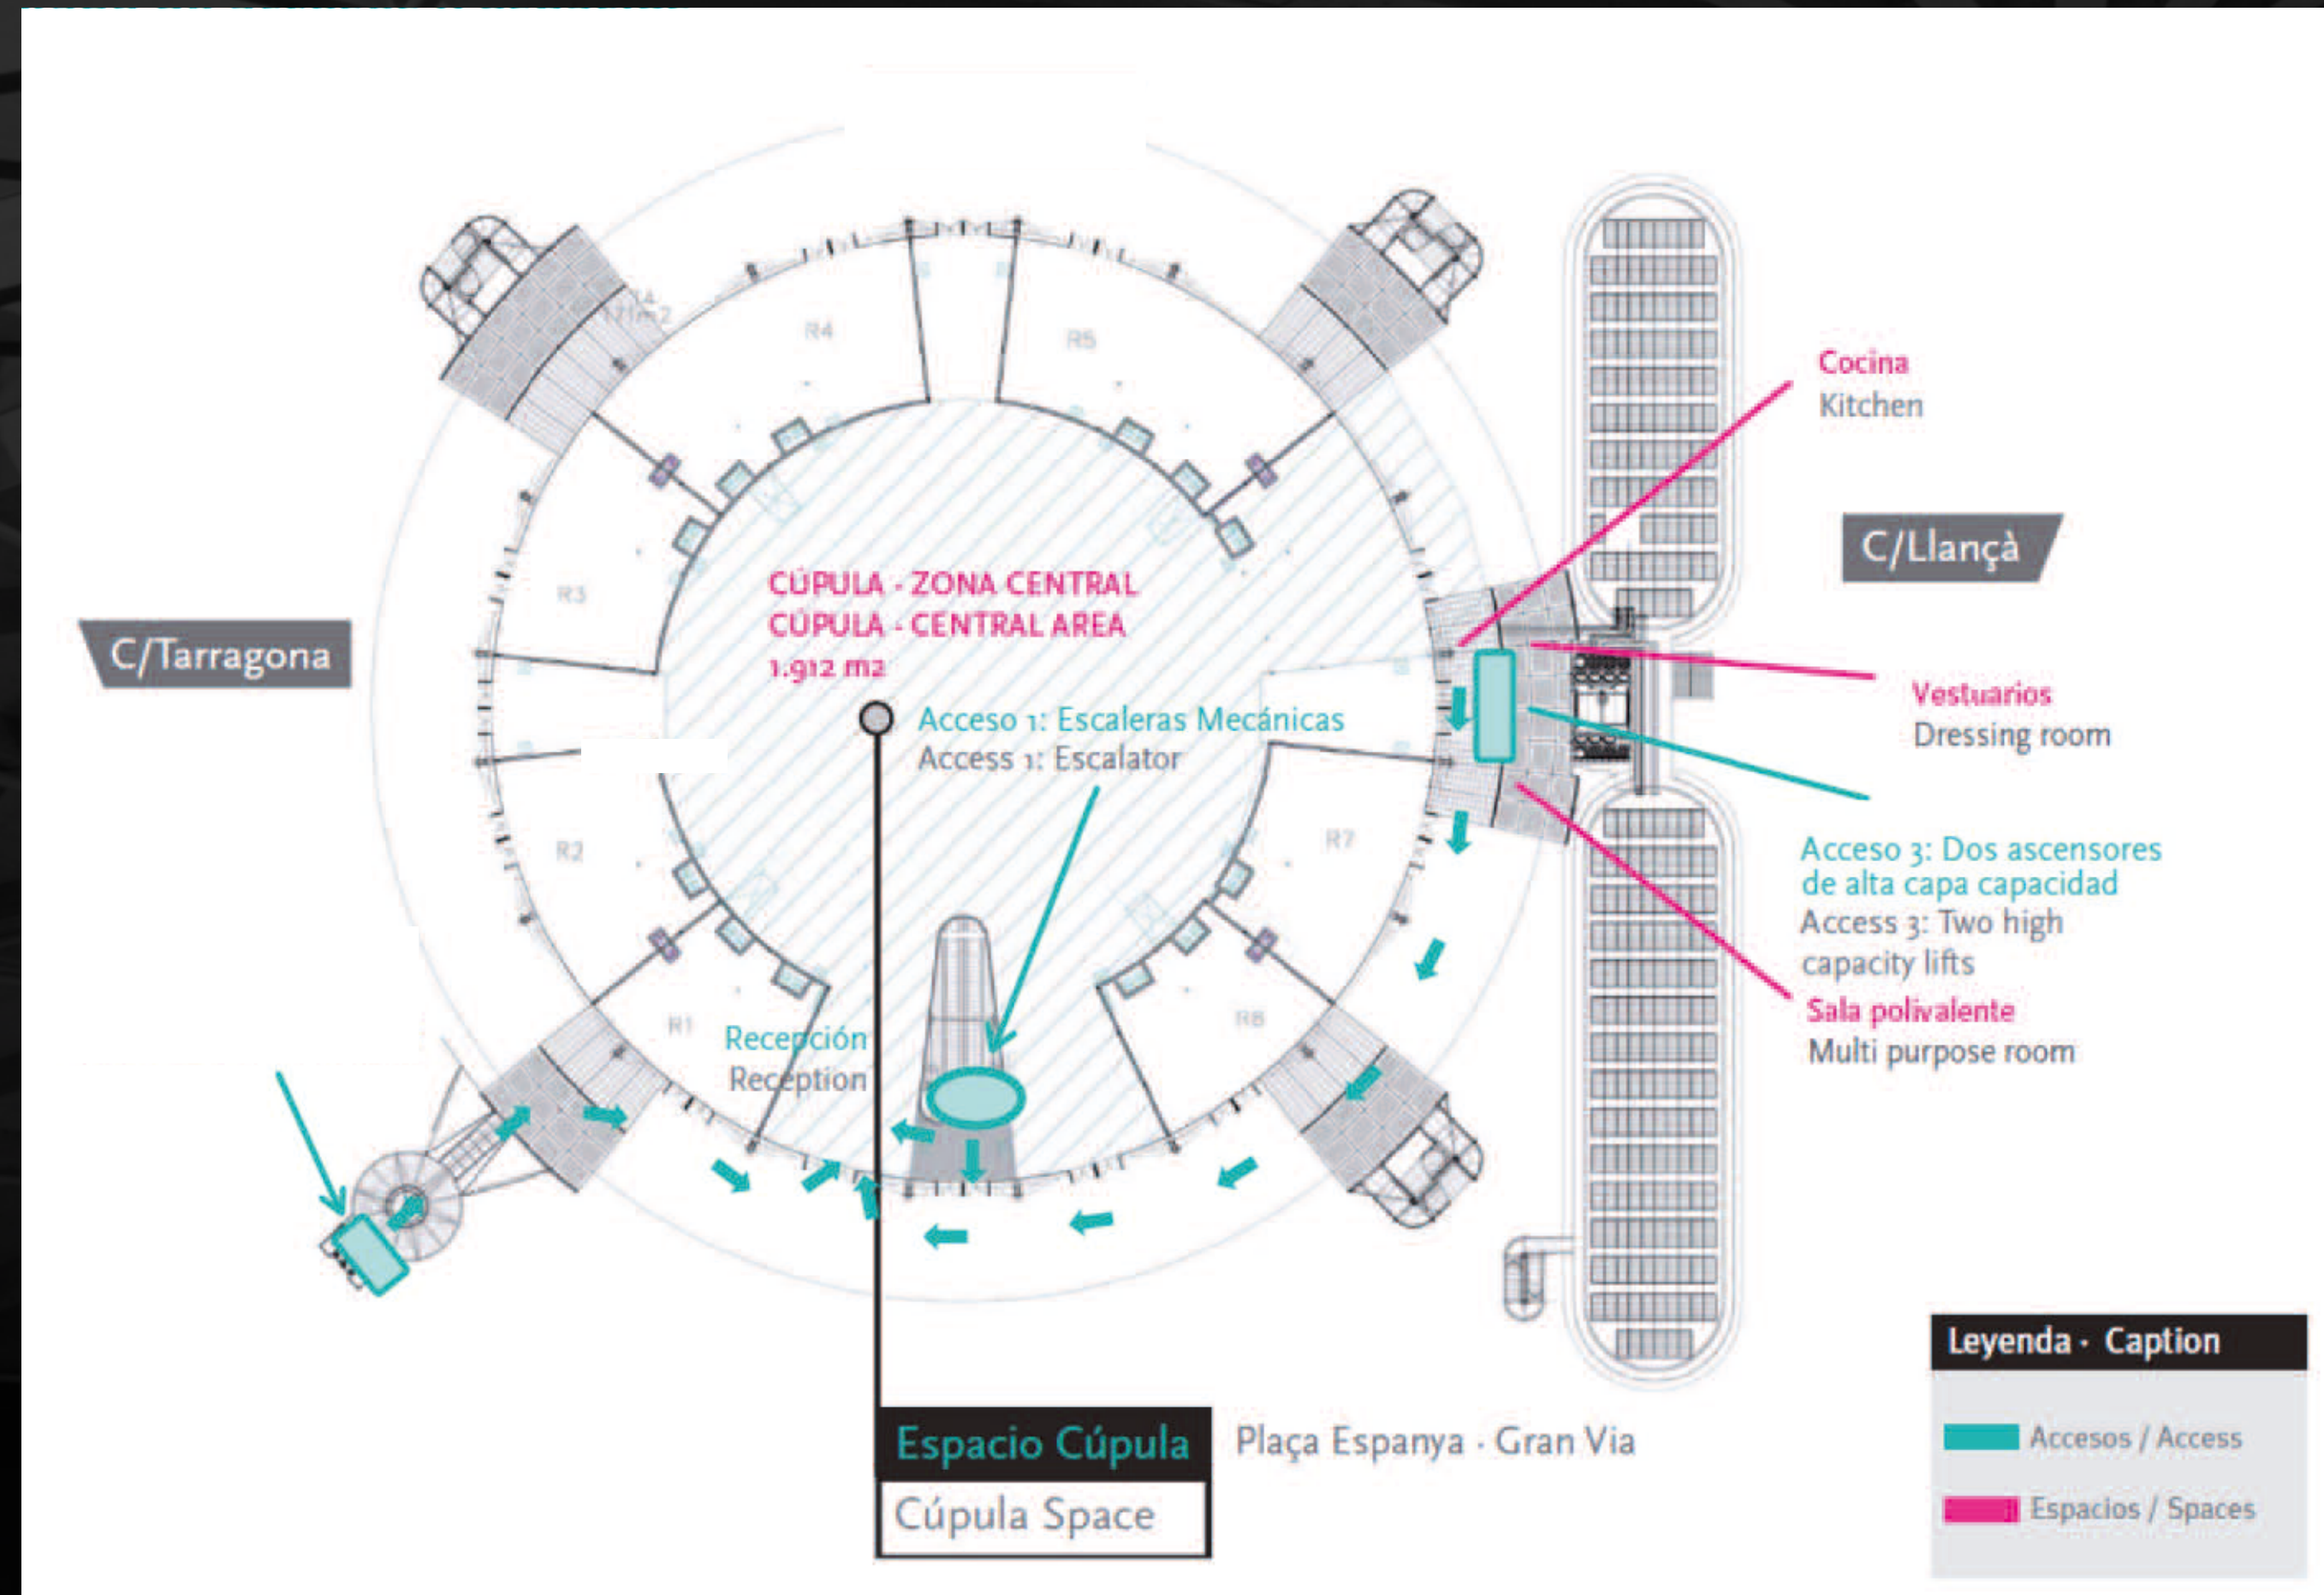

A UNIQUE EVENT SPACE IN BARCELONA

SUPPLIER ACCESS LAYOUT