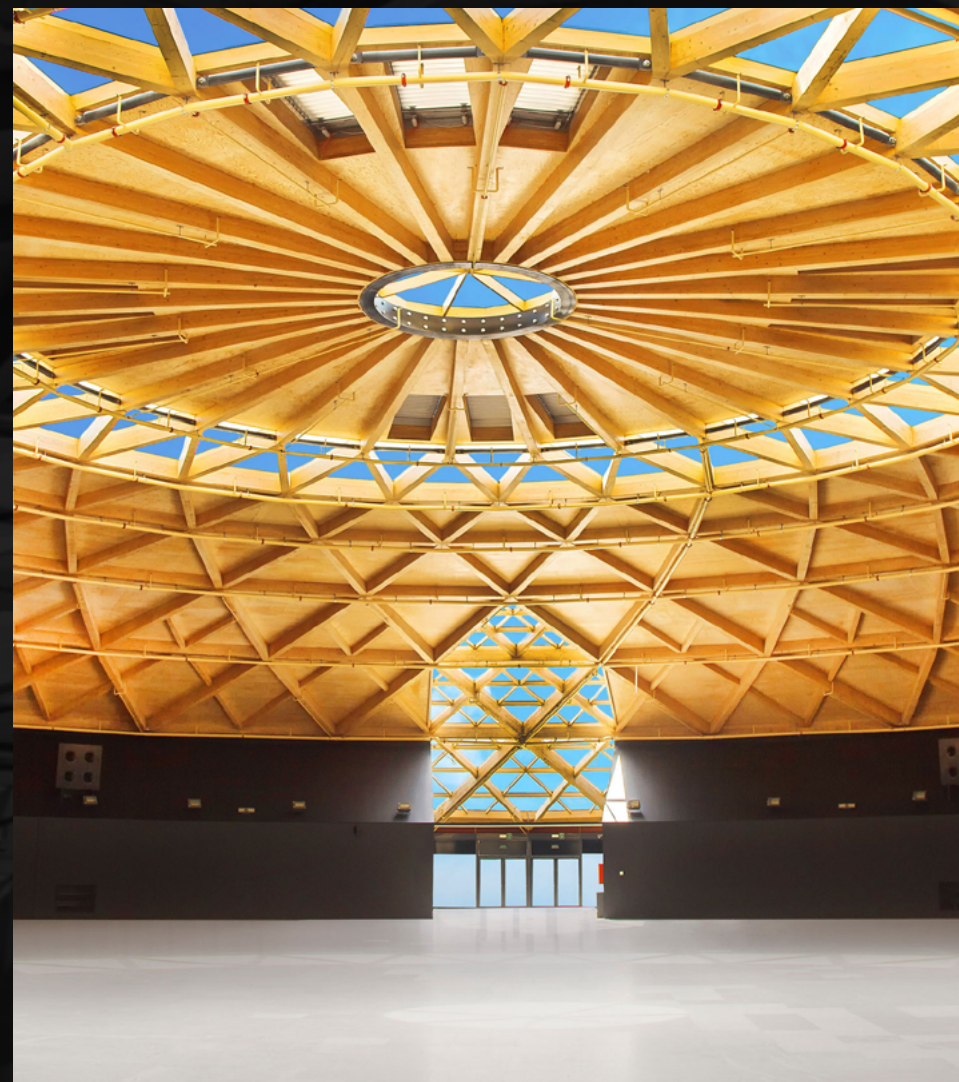

A UNIQUE EVENT SPACE IN BARCELONA

PUBLIC ACCESS LAYOUT