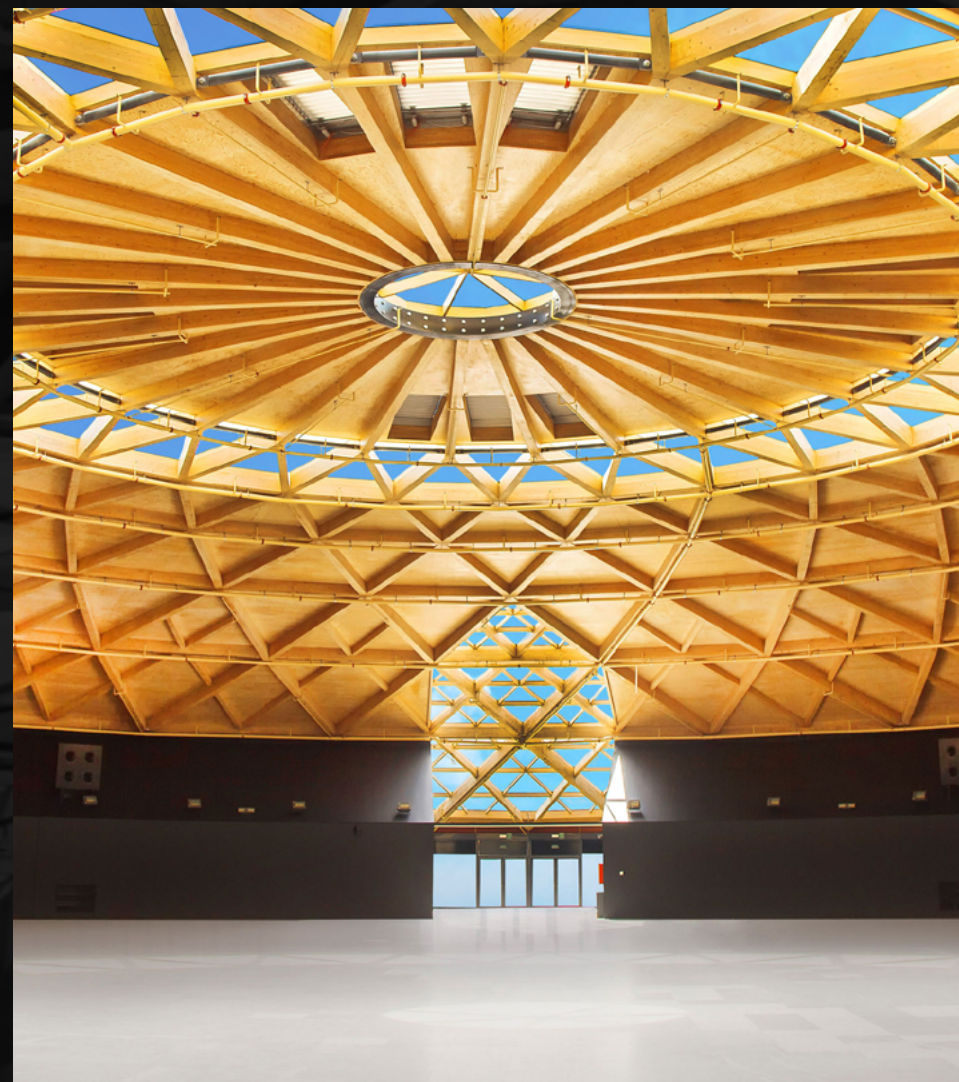

A UNIQUE EVENT SPACE IN BARCELONA

SUPPLIER ACCESS LAYOUT