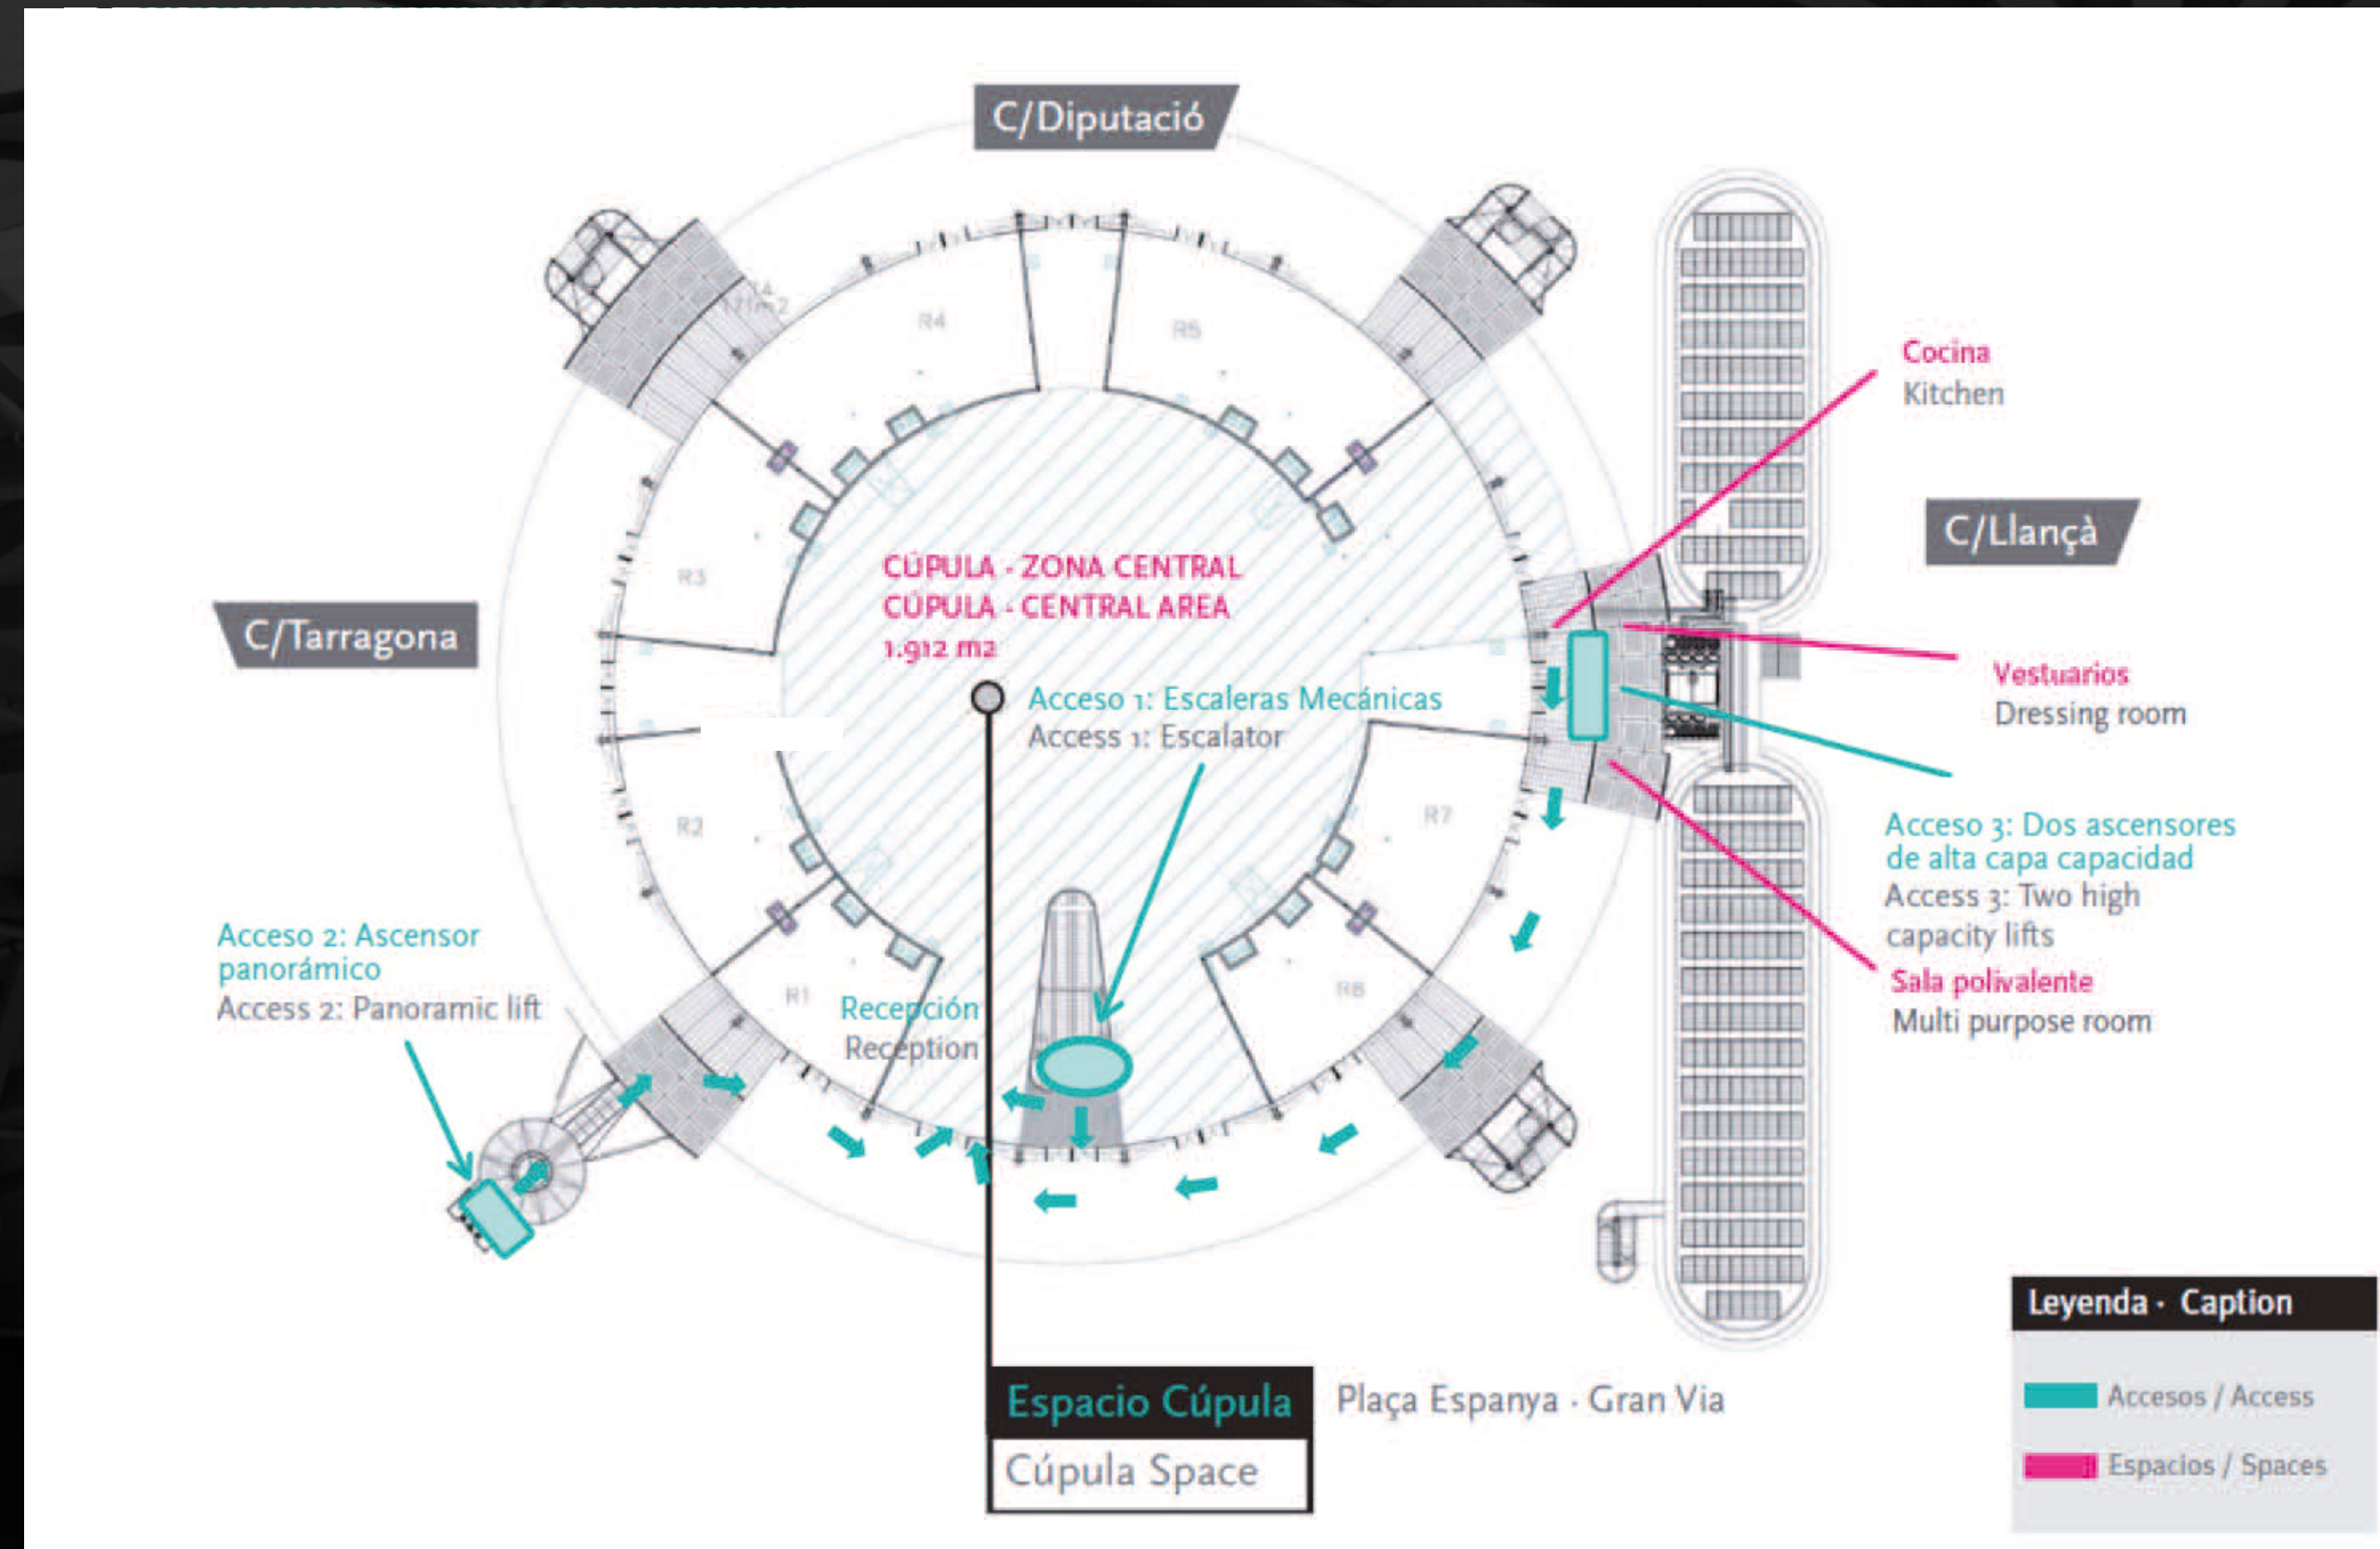

A UNIQUE EVENT SPACE IN BARCELONA

GENERAL ACCESS LAYOUT