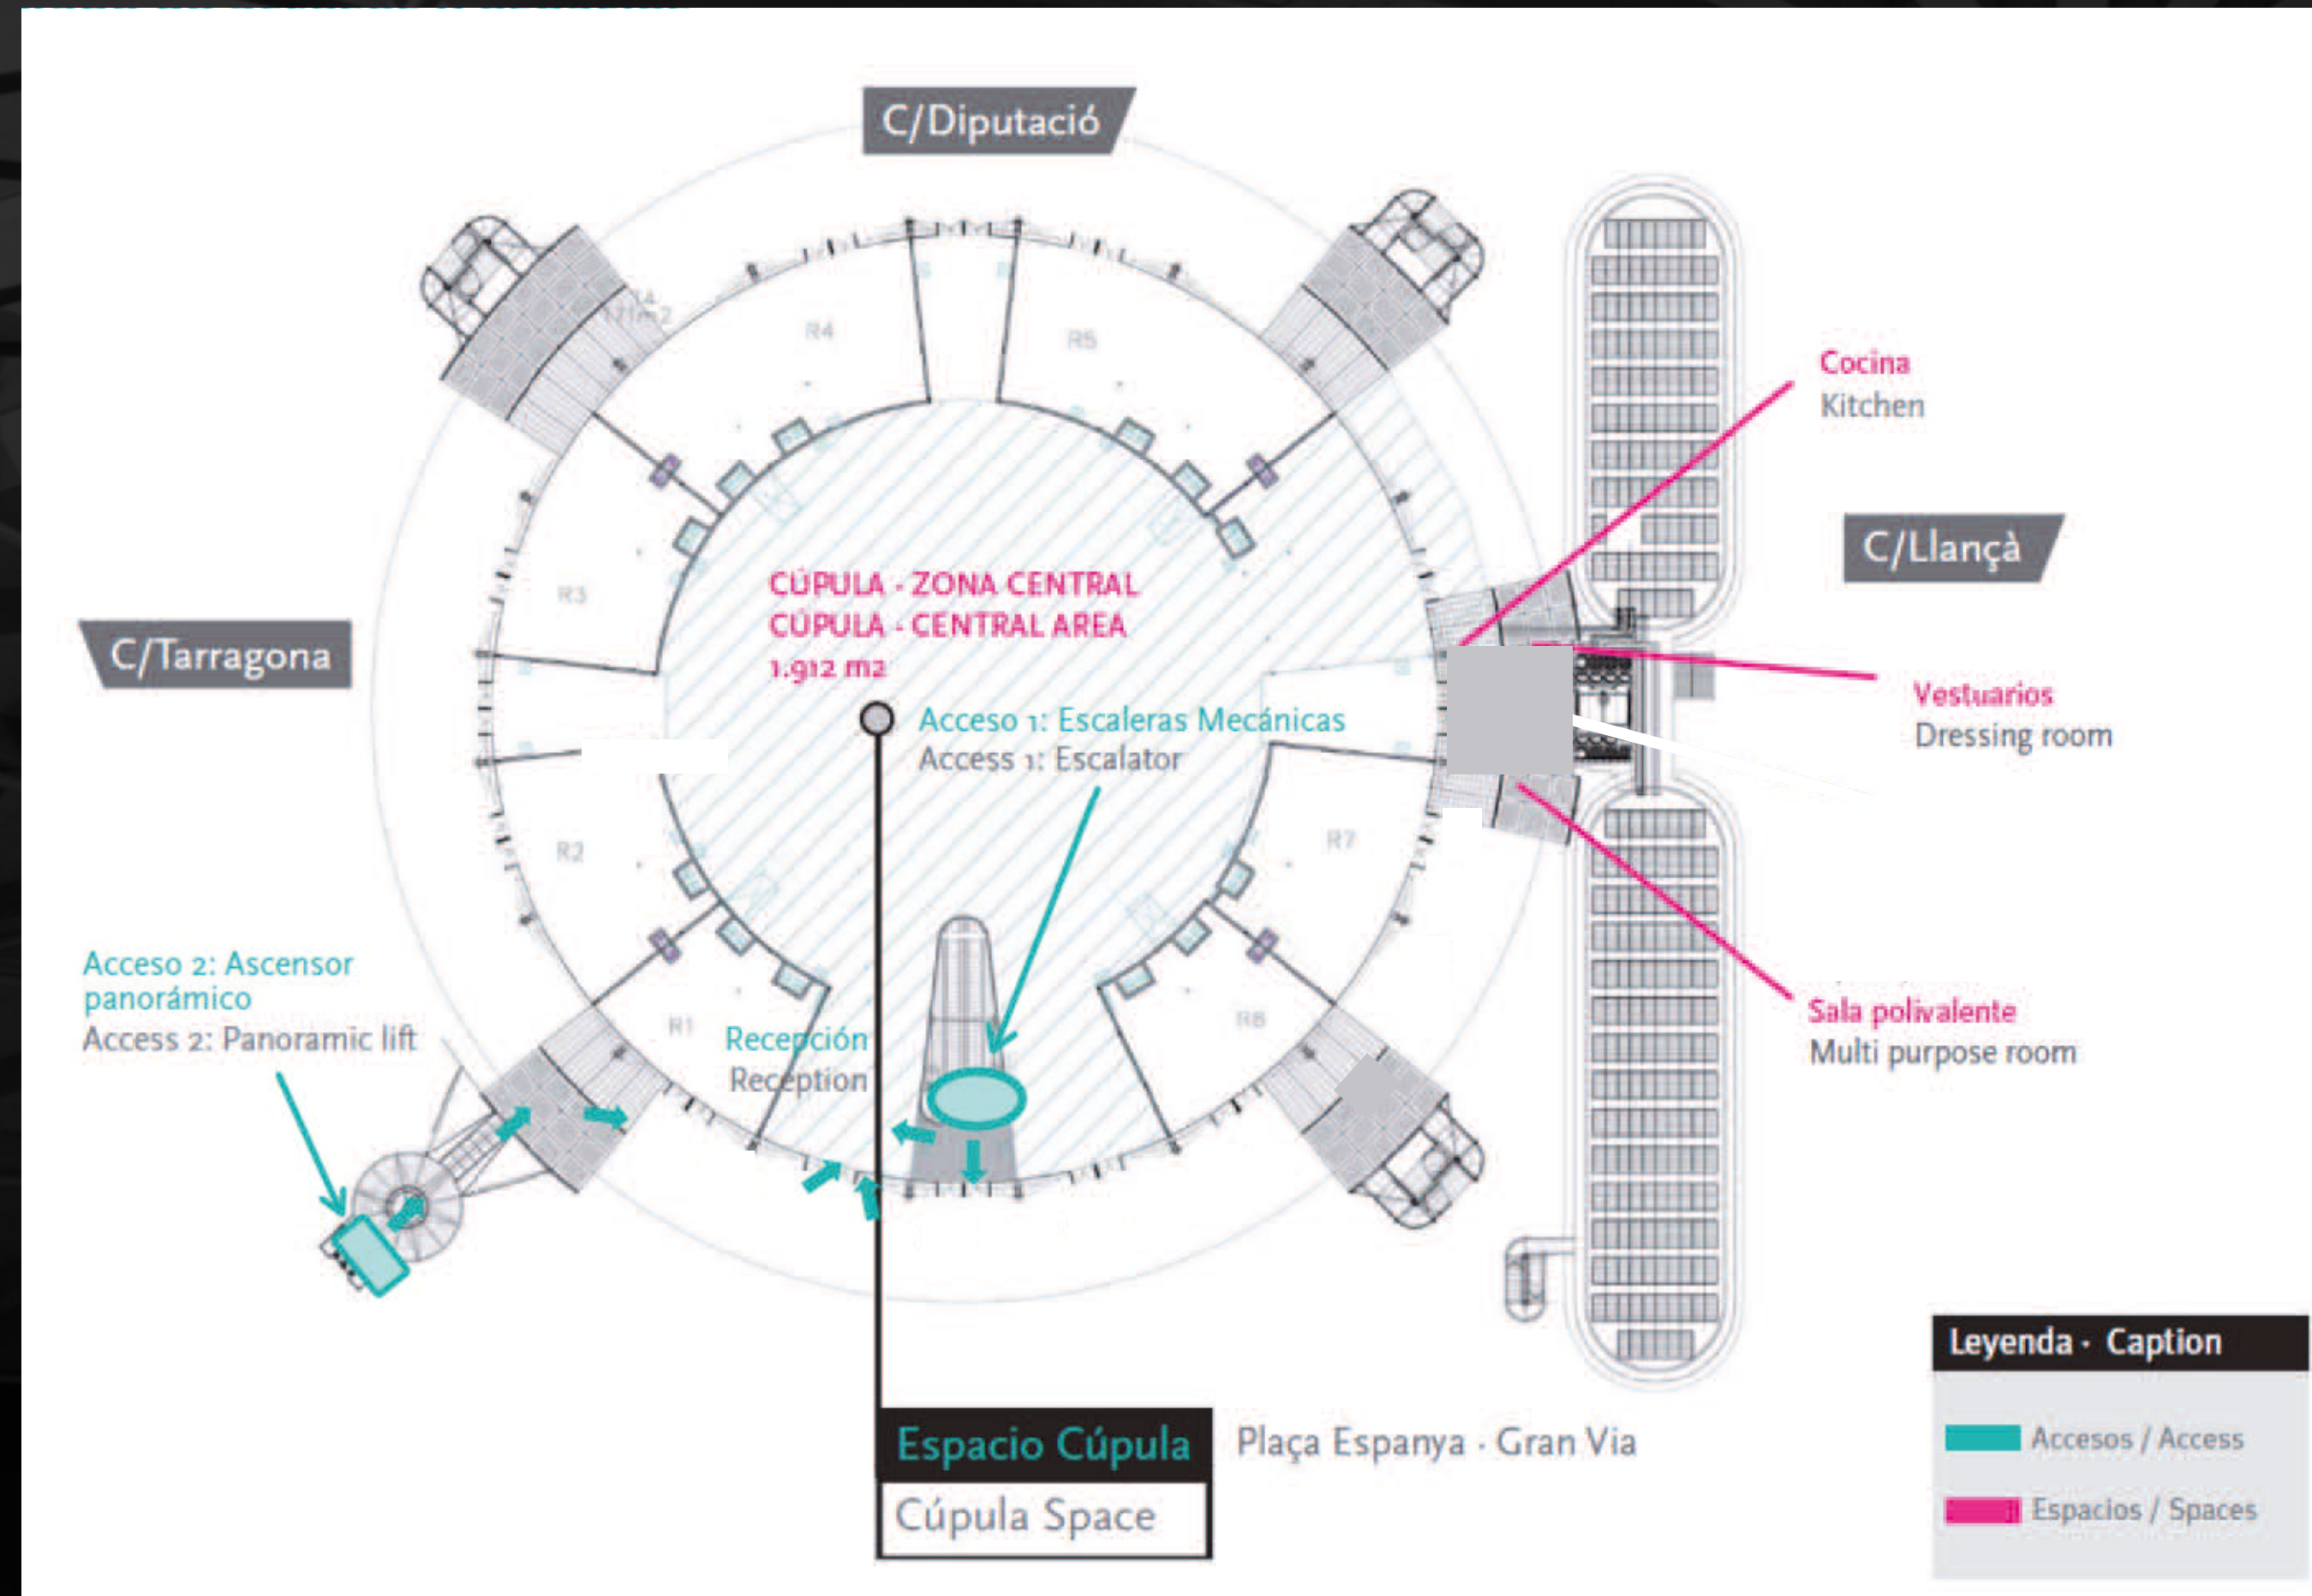

A UNIQUE EVENT SPACE IN BARCELONA

PUBLIC ACCESS LAYOUT