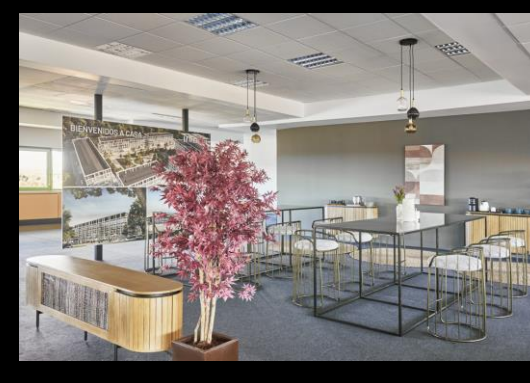

18. Cam. del Cerro de los Gamos, 1
Madrid