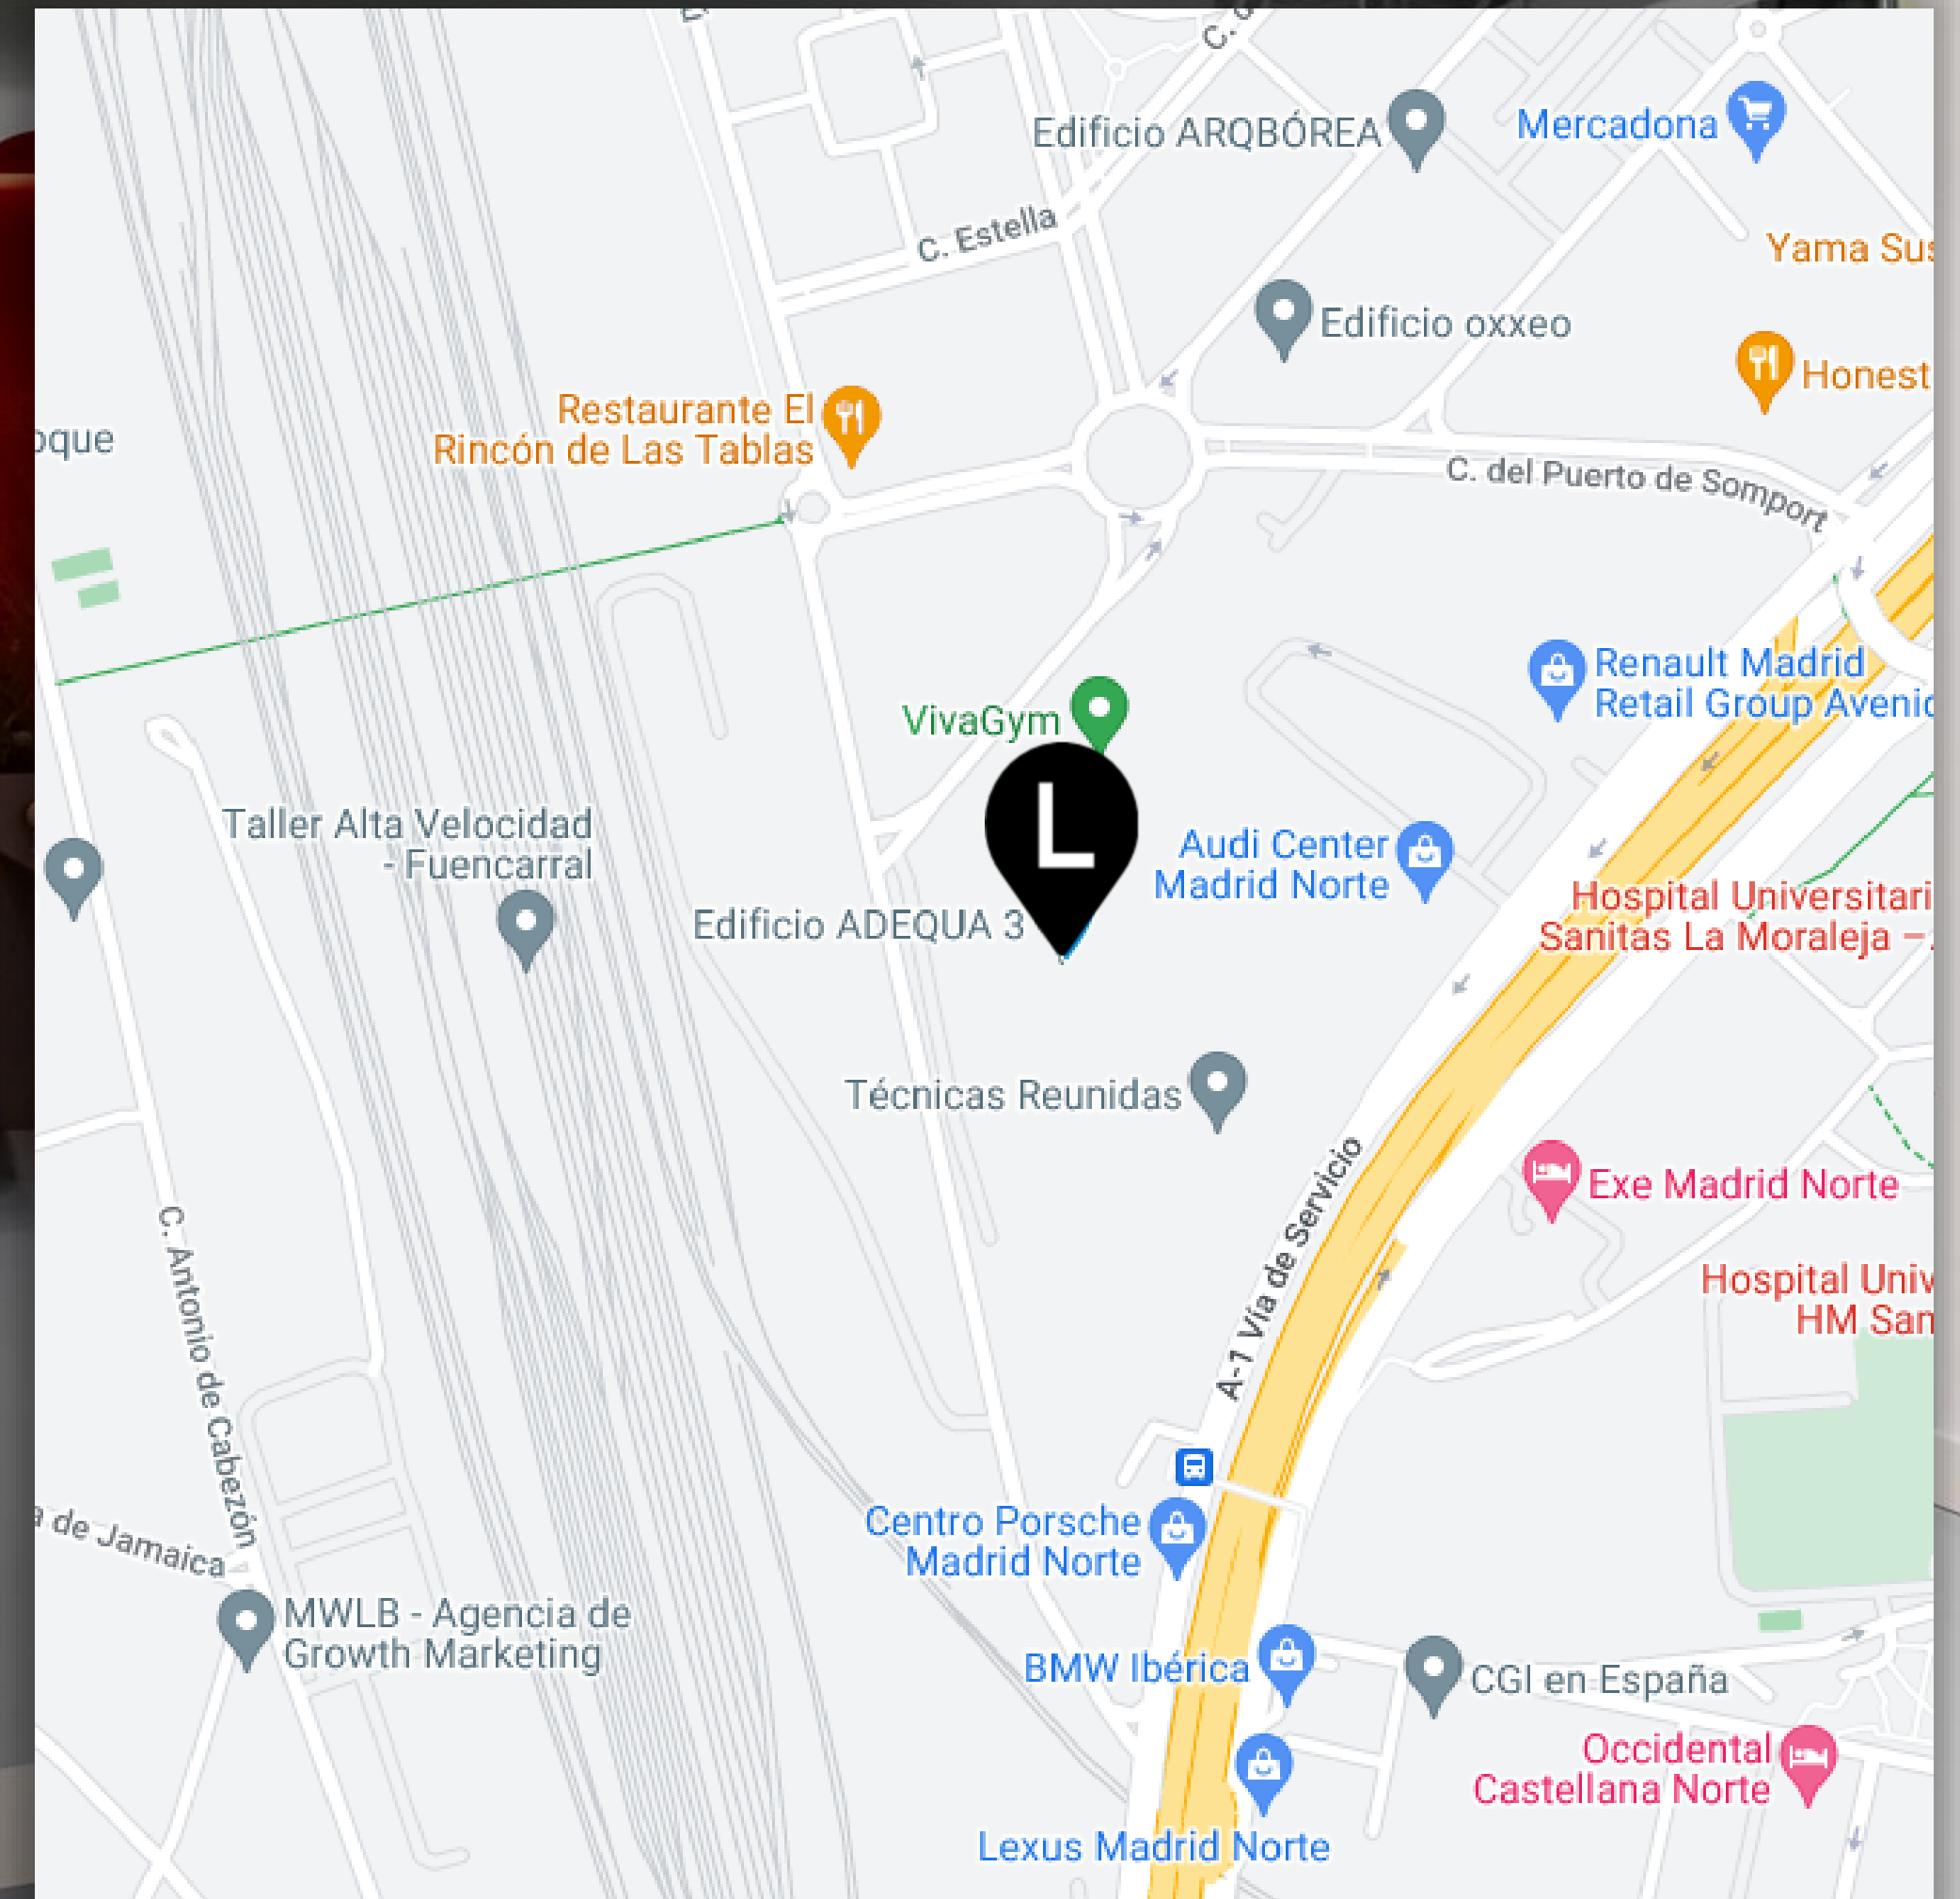

HOW TO GET THERE

DIRECCIÓN

Paseo de la Castellana 280,
28050, Madrid

TREN

Fuente de la Mora (C1 y C10)

METRO

Las Tablas (L4)

AUTOBÚS

173,174,176,N91