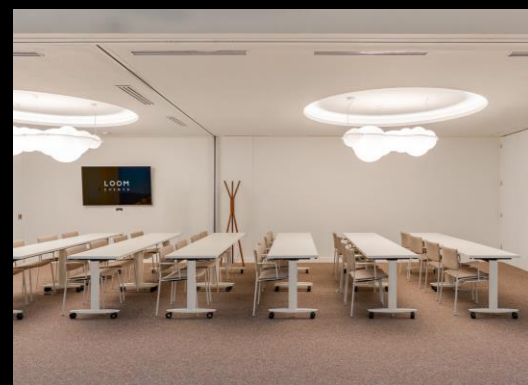

9. P. Castellana, 280
Madrid