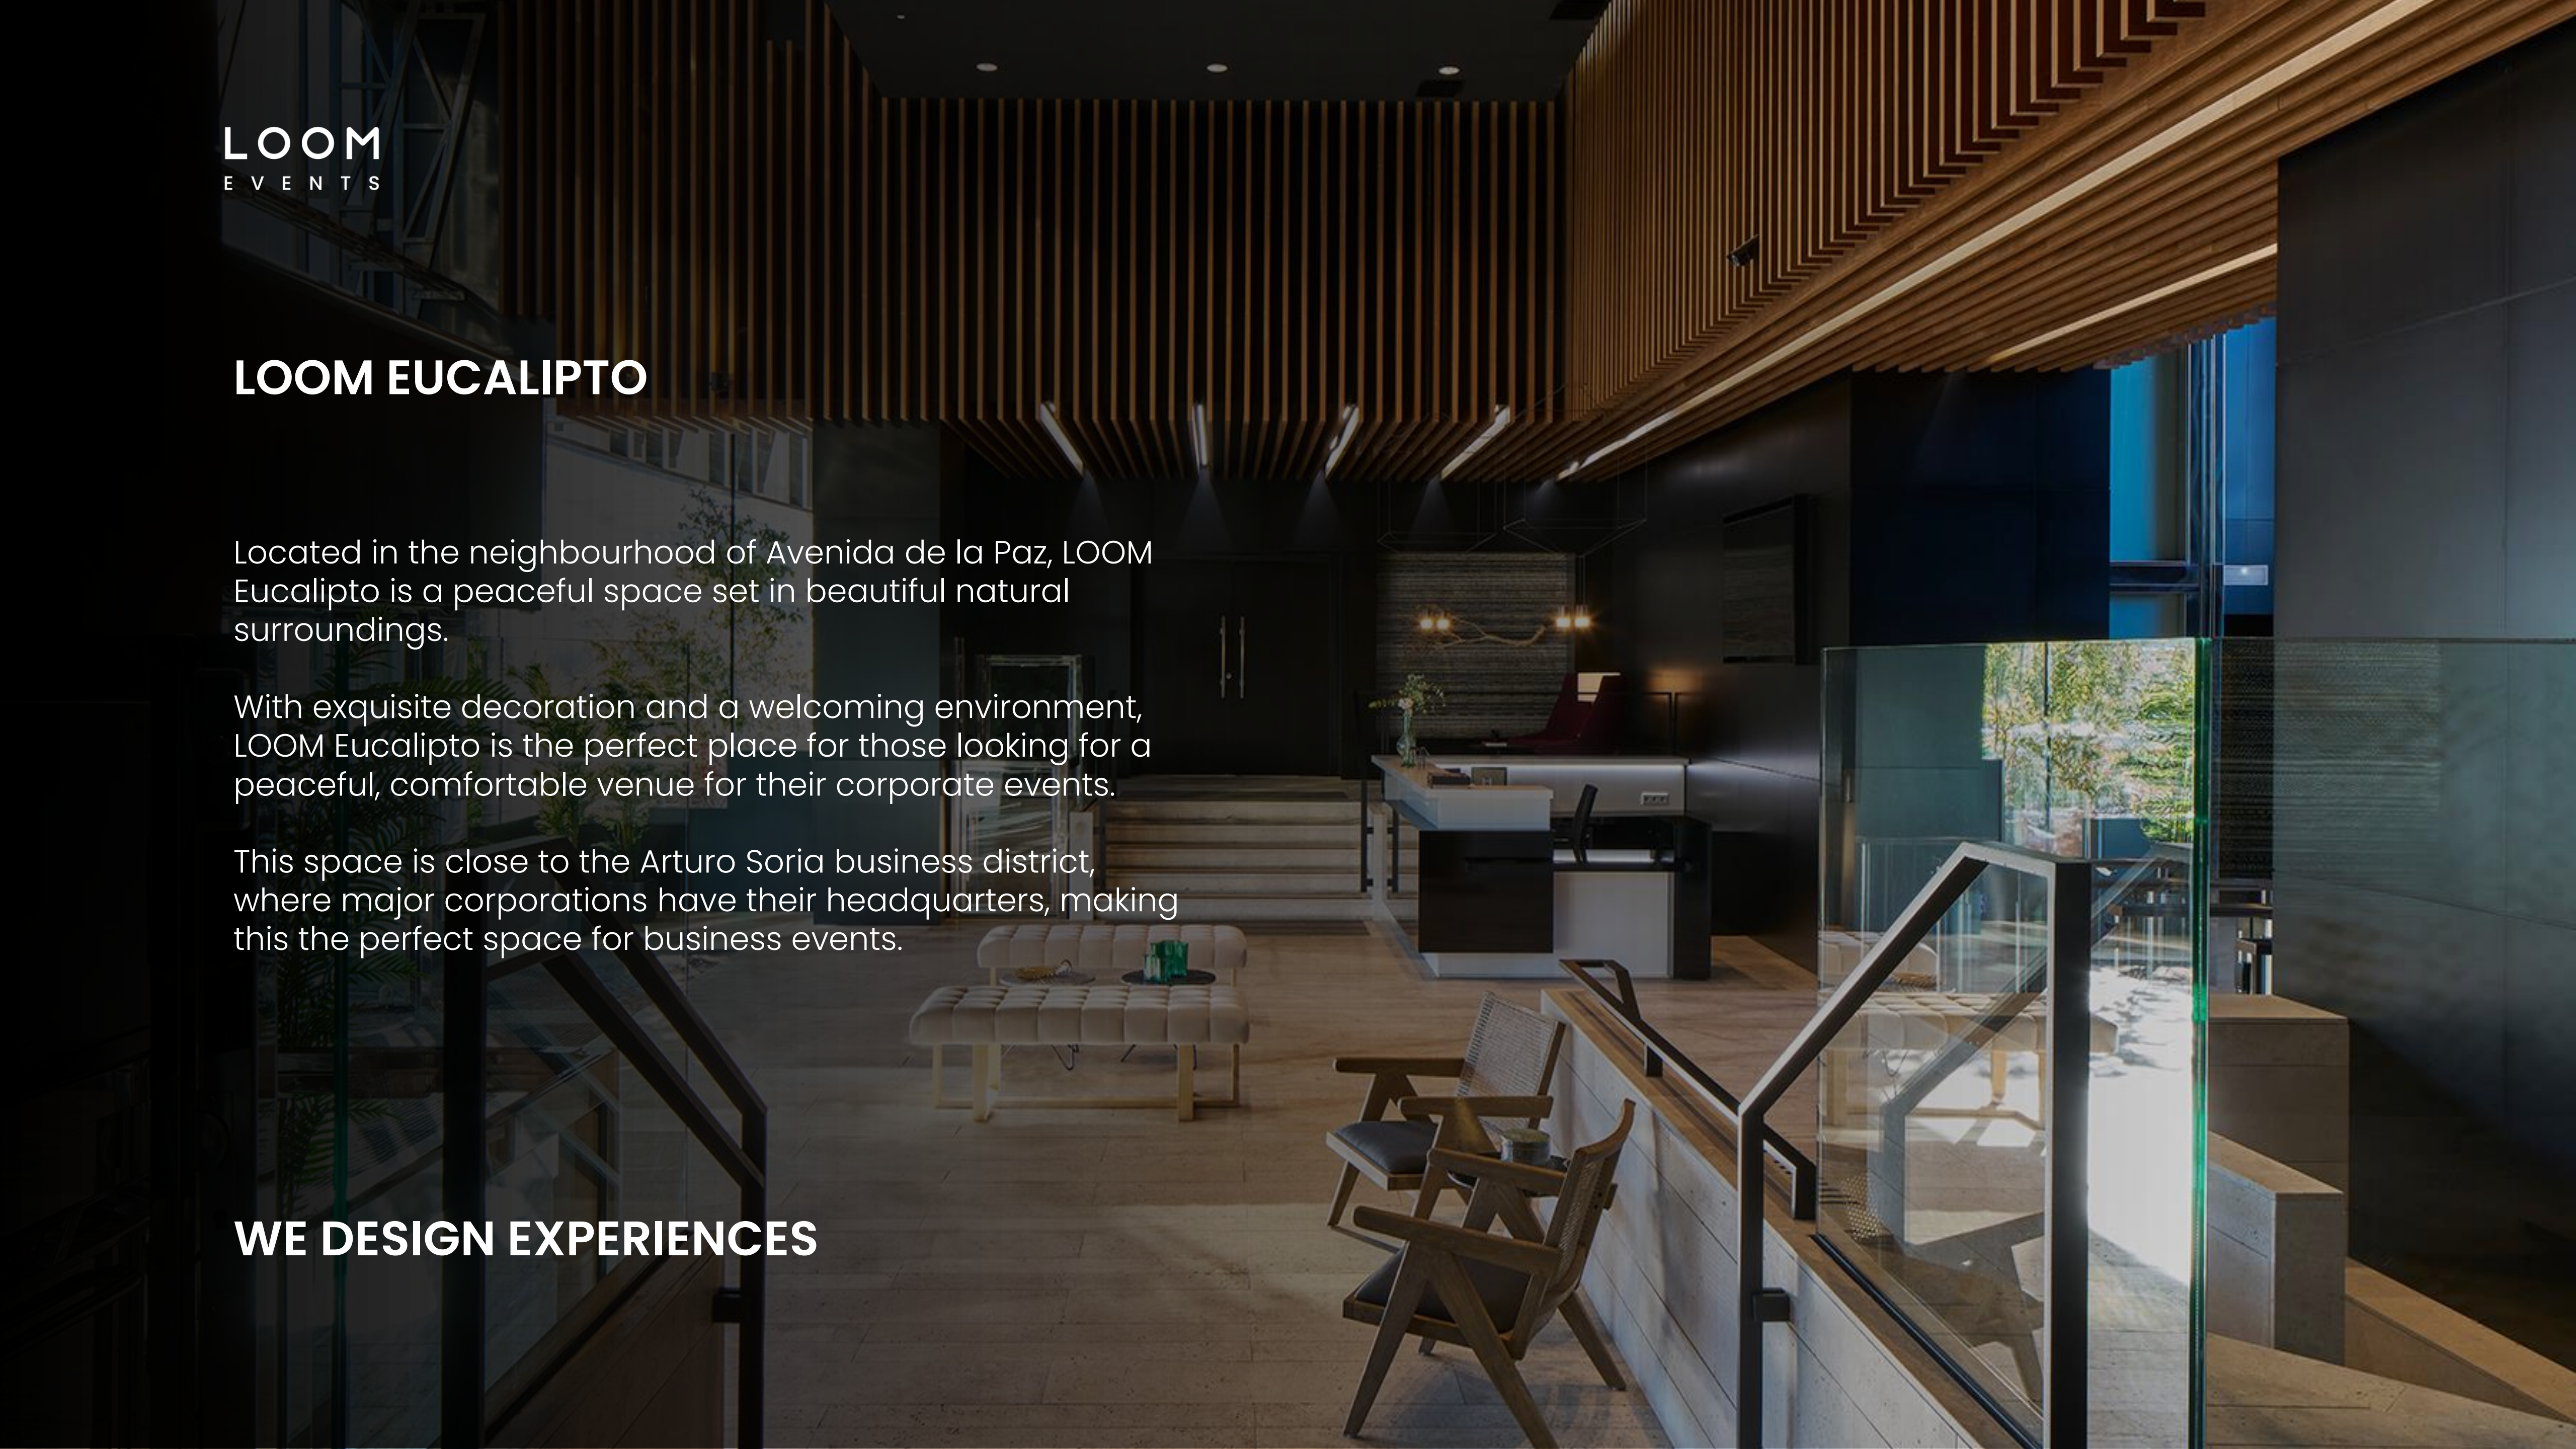

LOOM EUCALIPTO

Located in the neighbourhood of Avenida de la Paz, LOOM Eucalipto is a peaceful space set in beautiful natural surroundings.

With exquisite decoration and a welcoming environment, LOOM Eucalipto is the perfect place for those looking for a peaceful, comfortable venue for their corporate events.

This space is close to the Arturo Soria business district, where major corporations have their headquarters, making this the perfect space for business events.

WE DESIGN EXPERIENCES