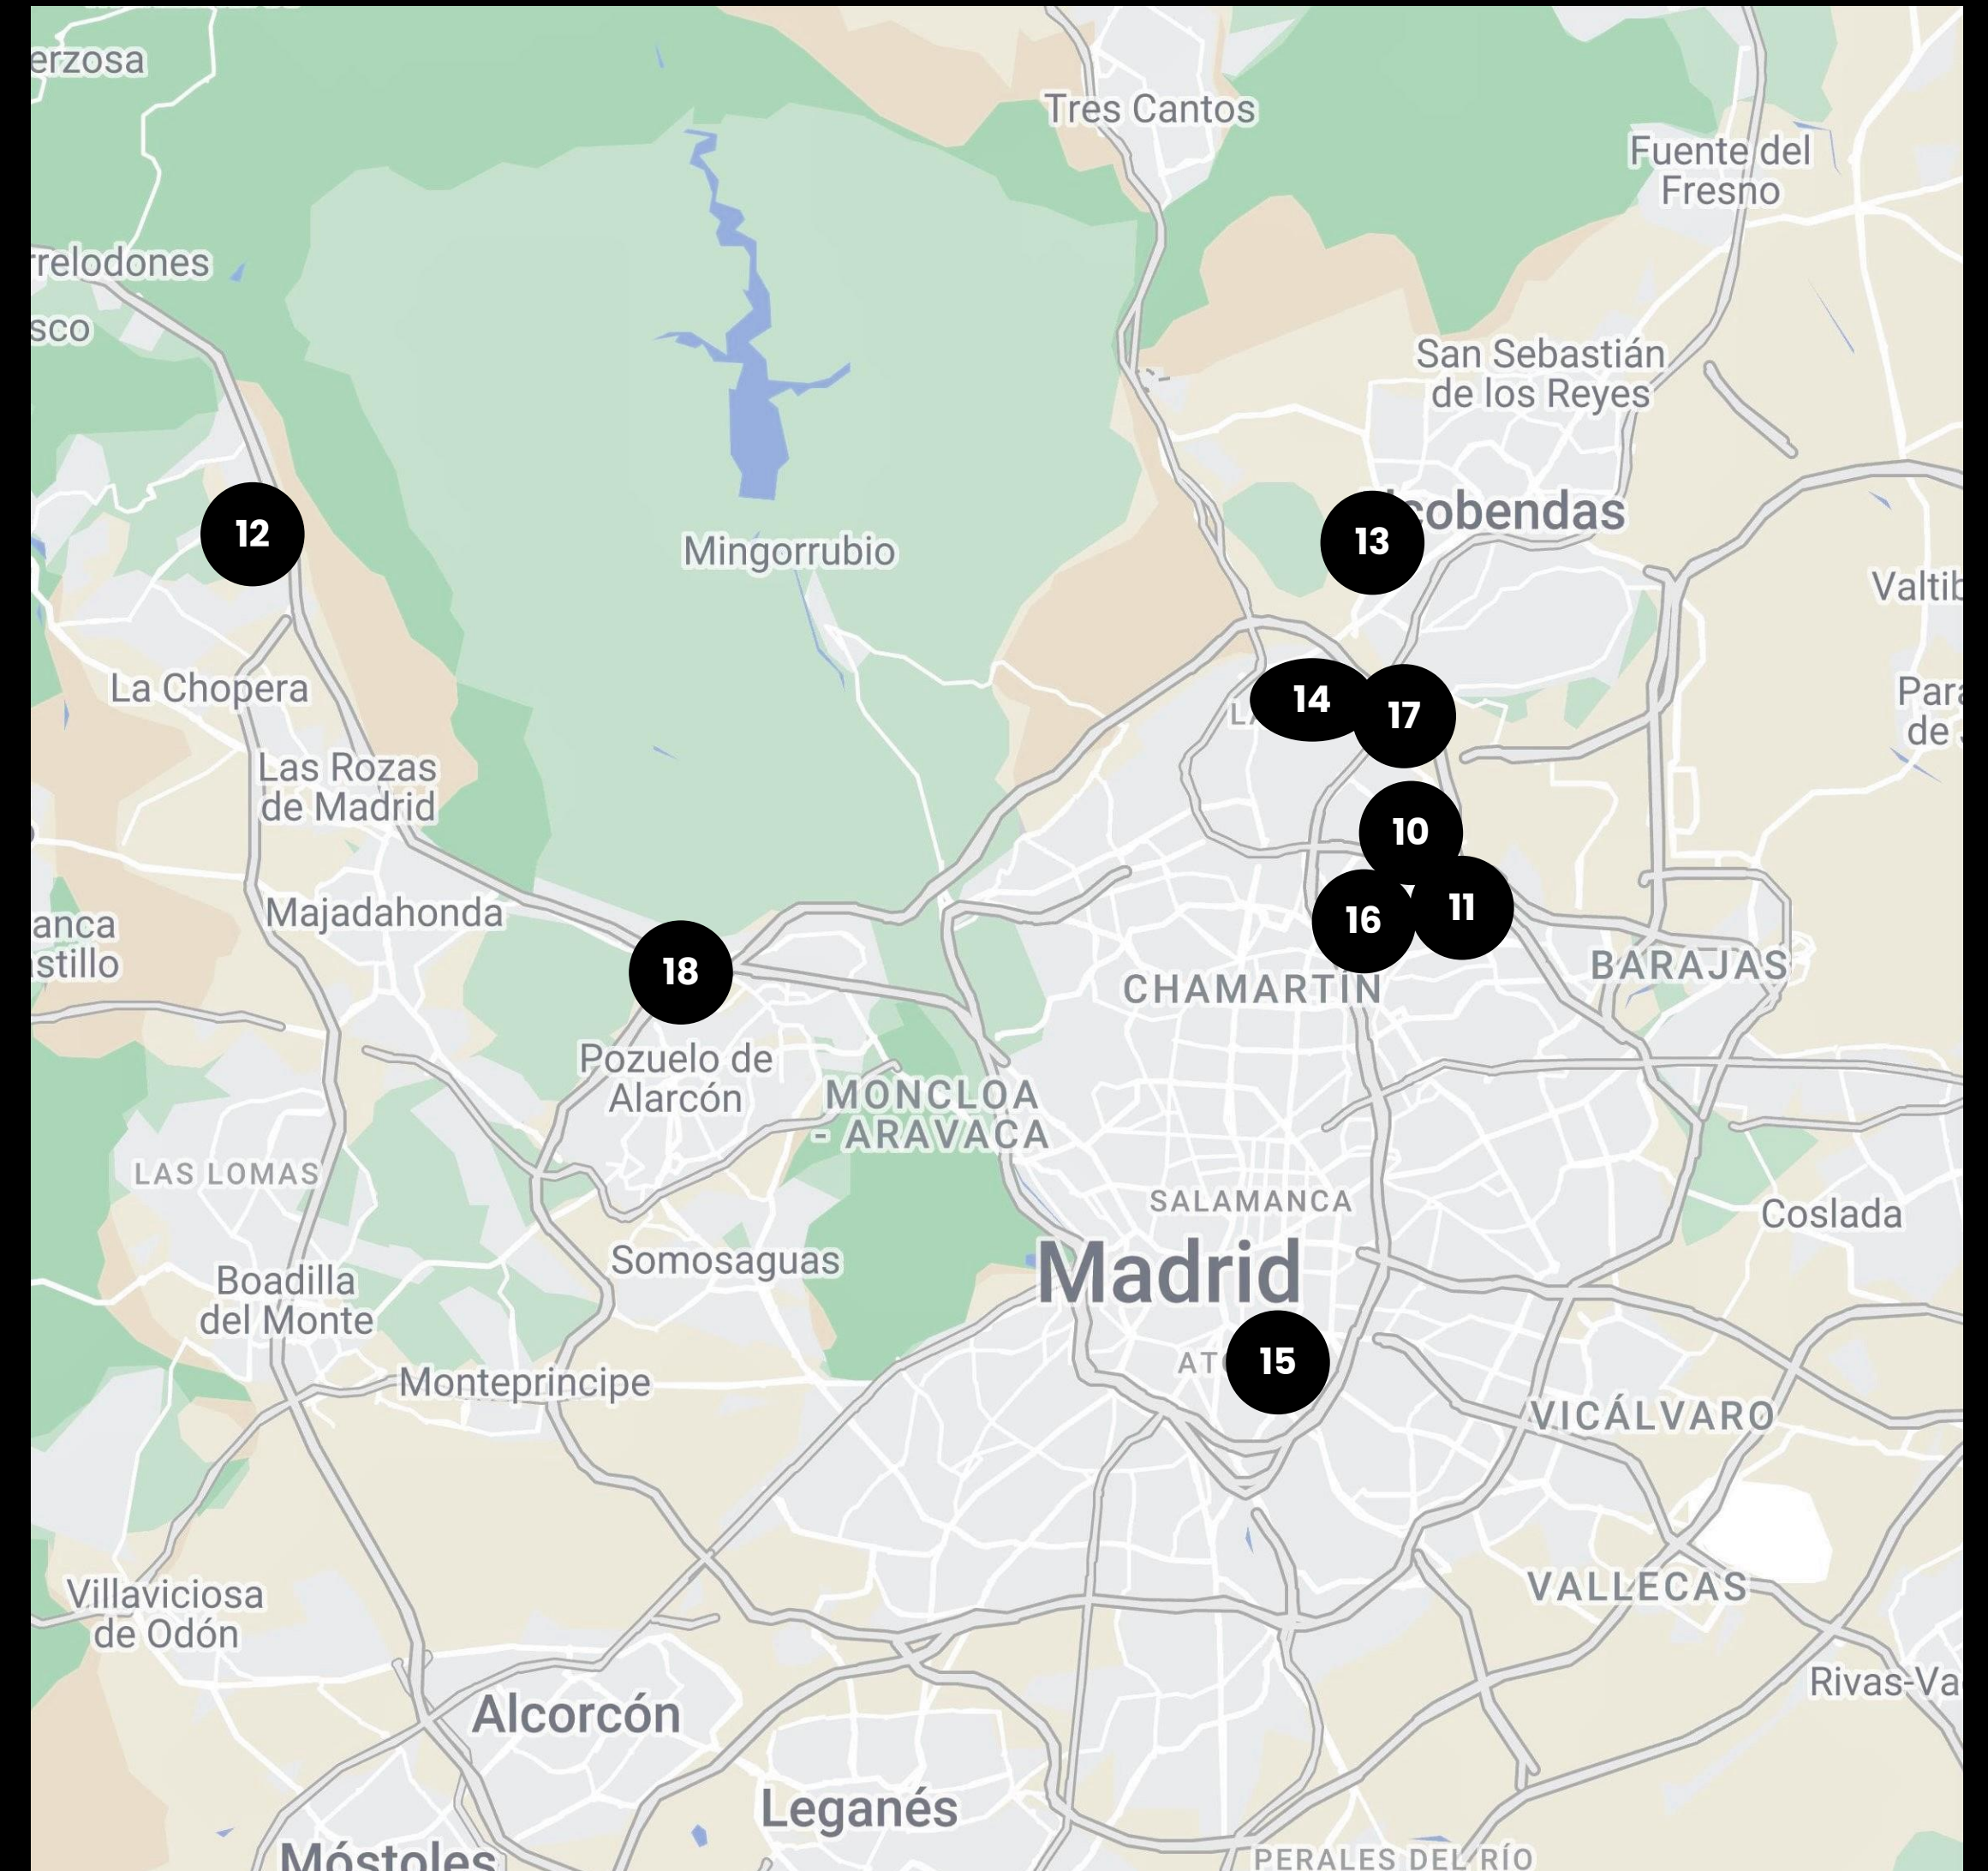

## **LOOM EUCALIPTO**

Located in the neighbourhood of Avenida de la Paz, LOOM Eucalipto is a peaceful space set in beautiful natural surroundings.

With exquisite decoration and a welcoming environment, LOOM Eucalipto is the perfect place for those looking for a peaceful, comfortable venue for their corporate events.

**6. P. Castellana, 85**  
Madrid

**7. C. Huertas, 11**  
Madrid

**8. A-1 Vía de Servicio, 89C**  
Madrid

**9. P. Castellana, 280**  
Madrid

# OUR SPACES IN MADRID

**10. C. Vía de los Poblados, 1**  
Madrid

**11. C. de la Ribera del Loira, 36-50**  
Madrid

**12. C. José Echegaray, 8**  
Las Rozas

**13. C. Federico Mompou, 5**  
Madrid

**14. C. de María de Portugal, 3-5**  
Madrid

**15. C. de Vandergoten, 1**  
Madrid

**16. C. del Eucalipto, 33**  
Madrid

**17. C. del Arroyo de Valdebebas, 4**  
Madrid

**18. Cam. del Cerro de los Gamos, 1**  
Madrid

LOOM  
EVENTS

CONTACT

---

Ana Sánchez Andrada / LOOM Events Responsible