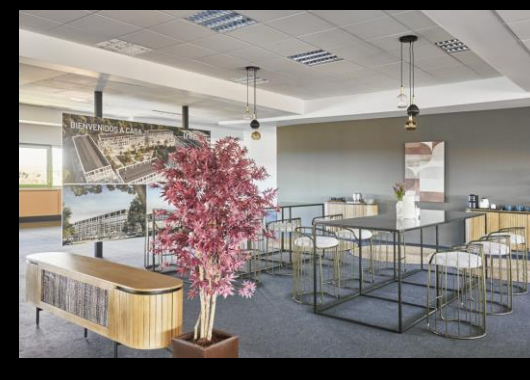

18. Cam. del Cerro de los Gamos, 1
Madrid