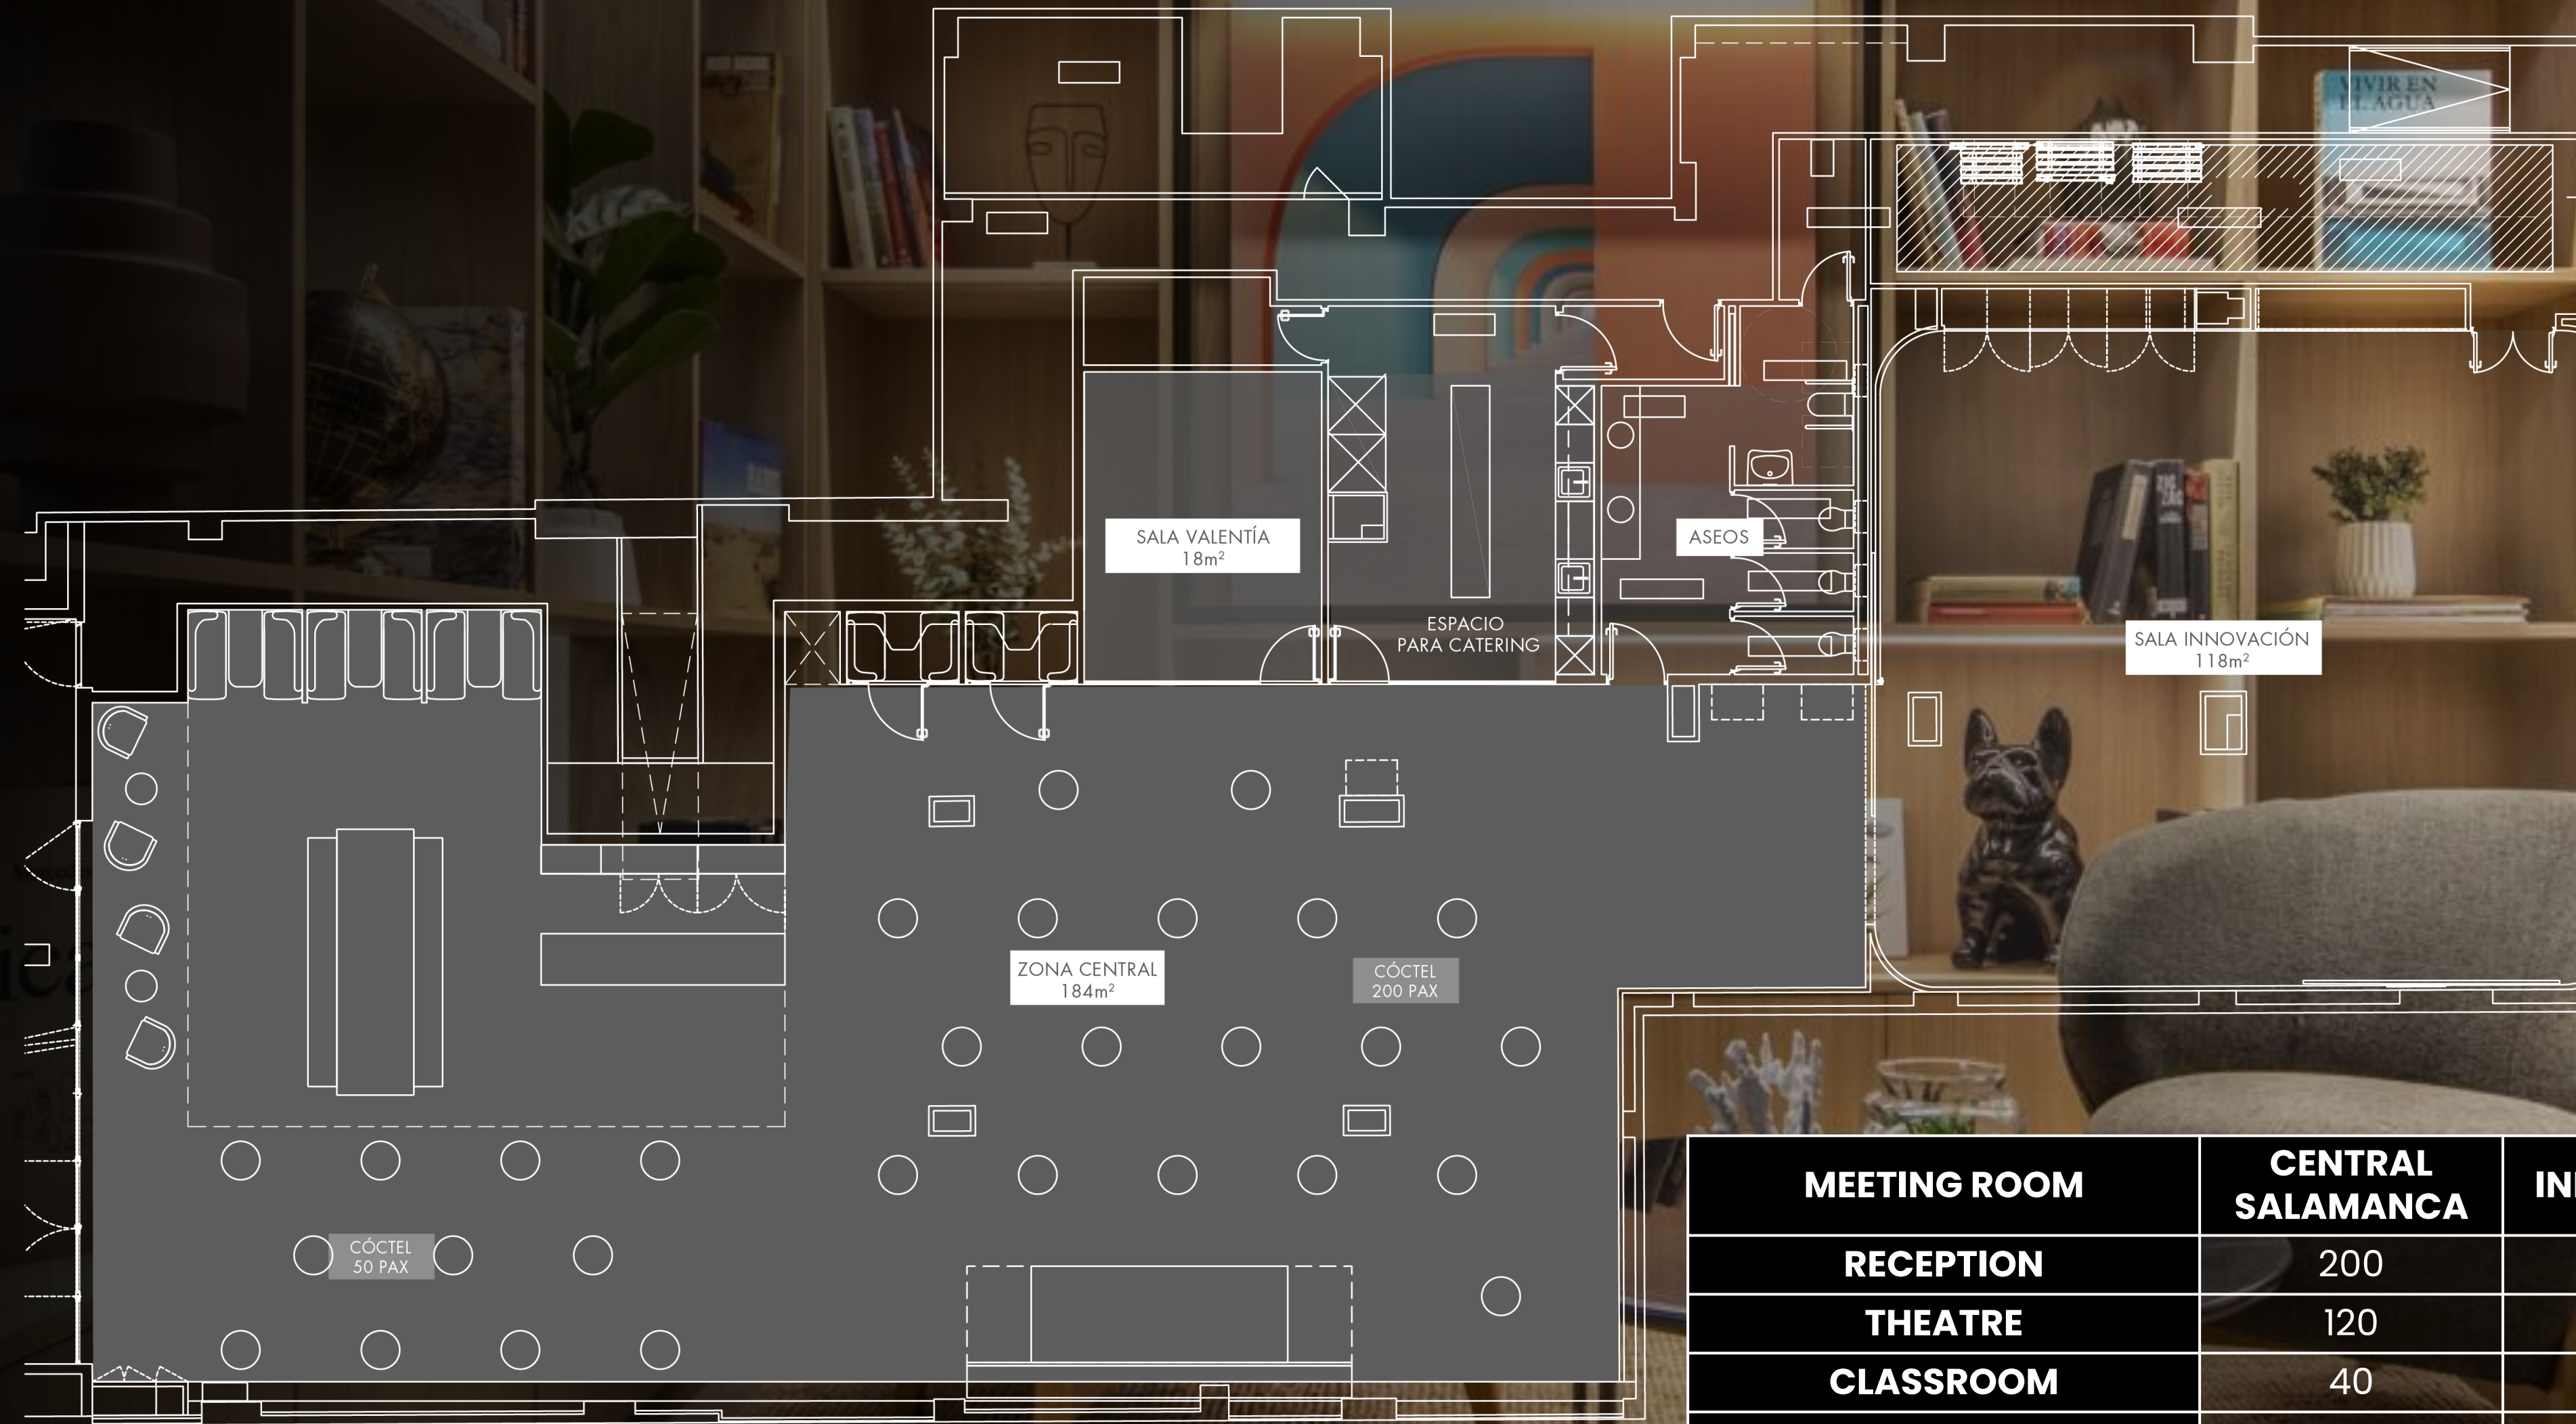

Reception

50

Theatre

25

Classroom

24

U - Shape

MEETING ROOM	CENTRAL SALAMANCA	INNOVACIÓN	CURIOSIDAD + PASIÓN
RECEPTION	200	120	50
THEATRE	120	50	50
CLASSROOM	40	25	25
IMPERIAL	20	24	24