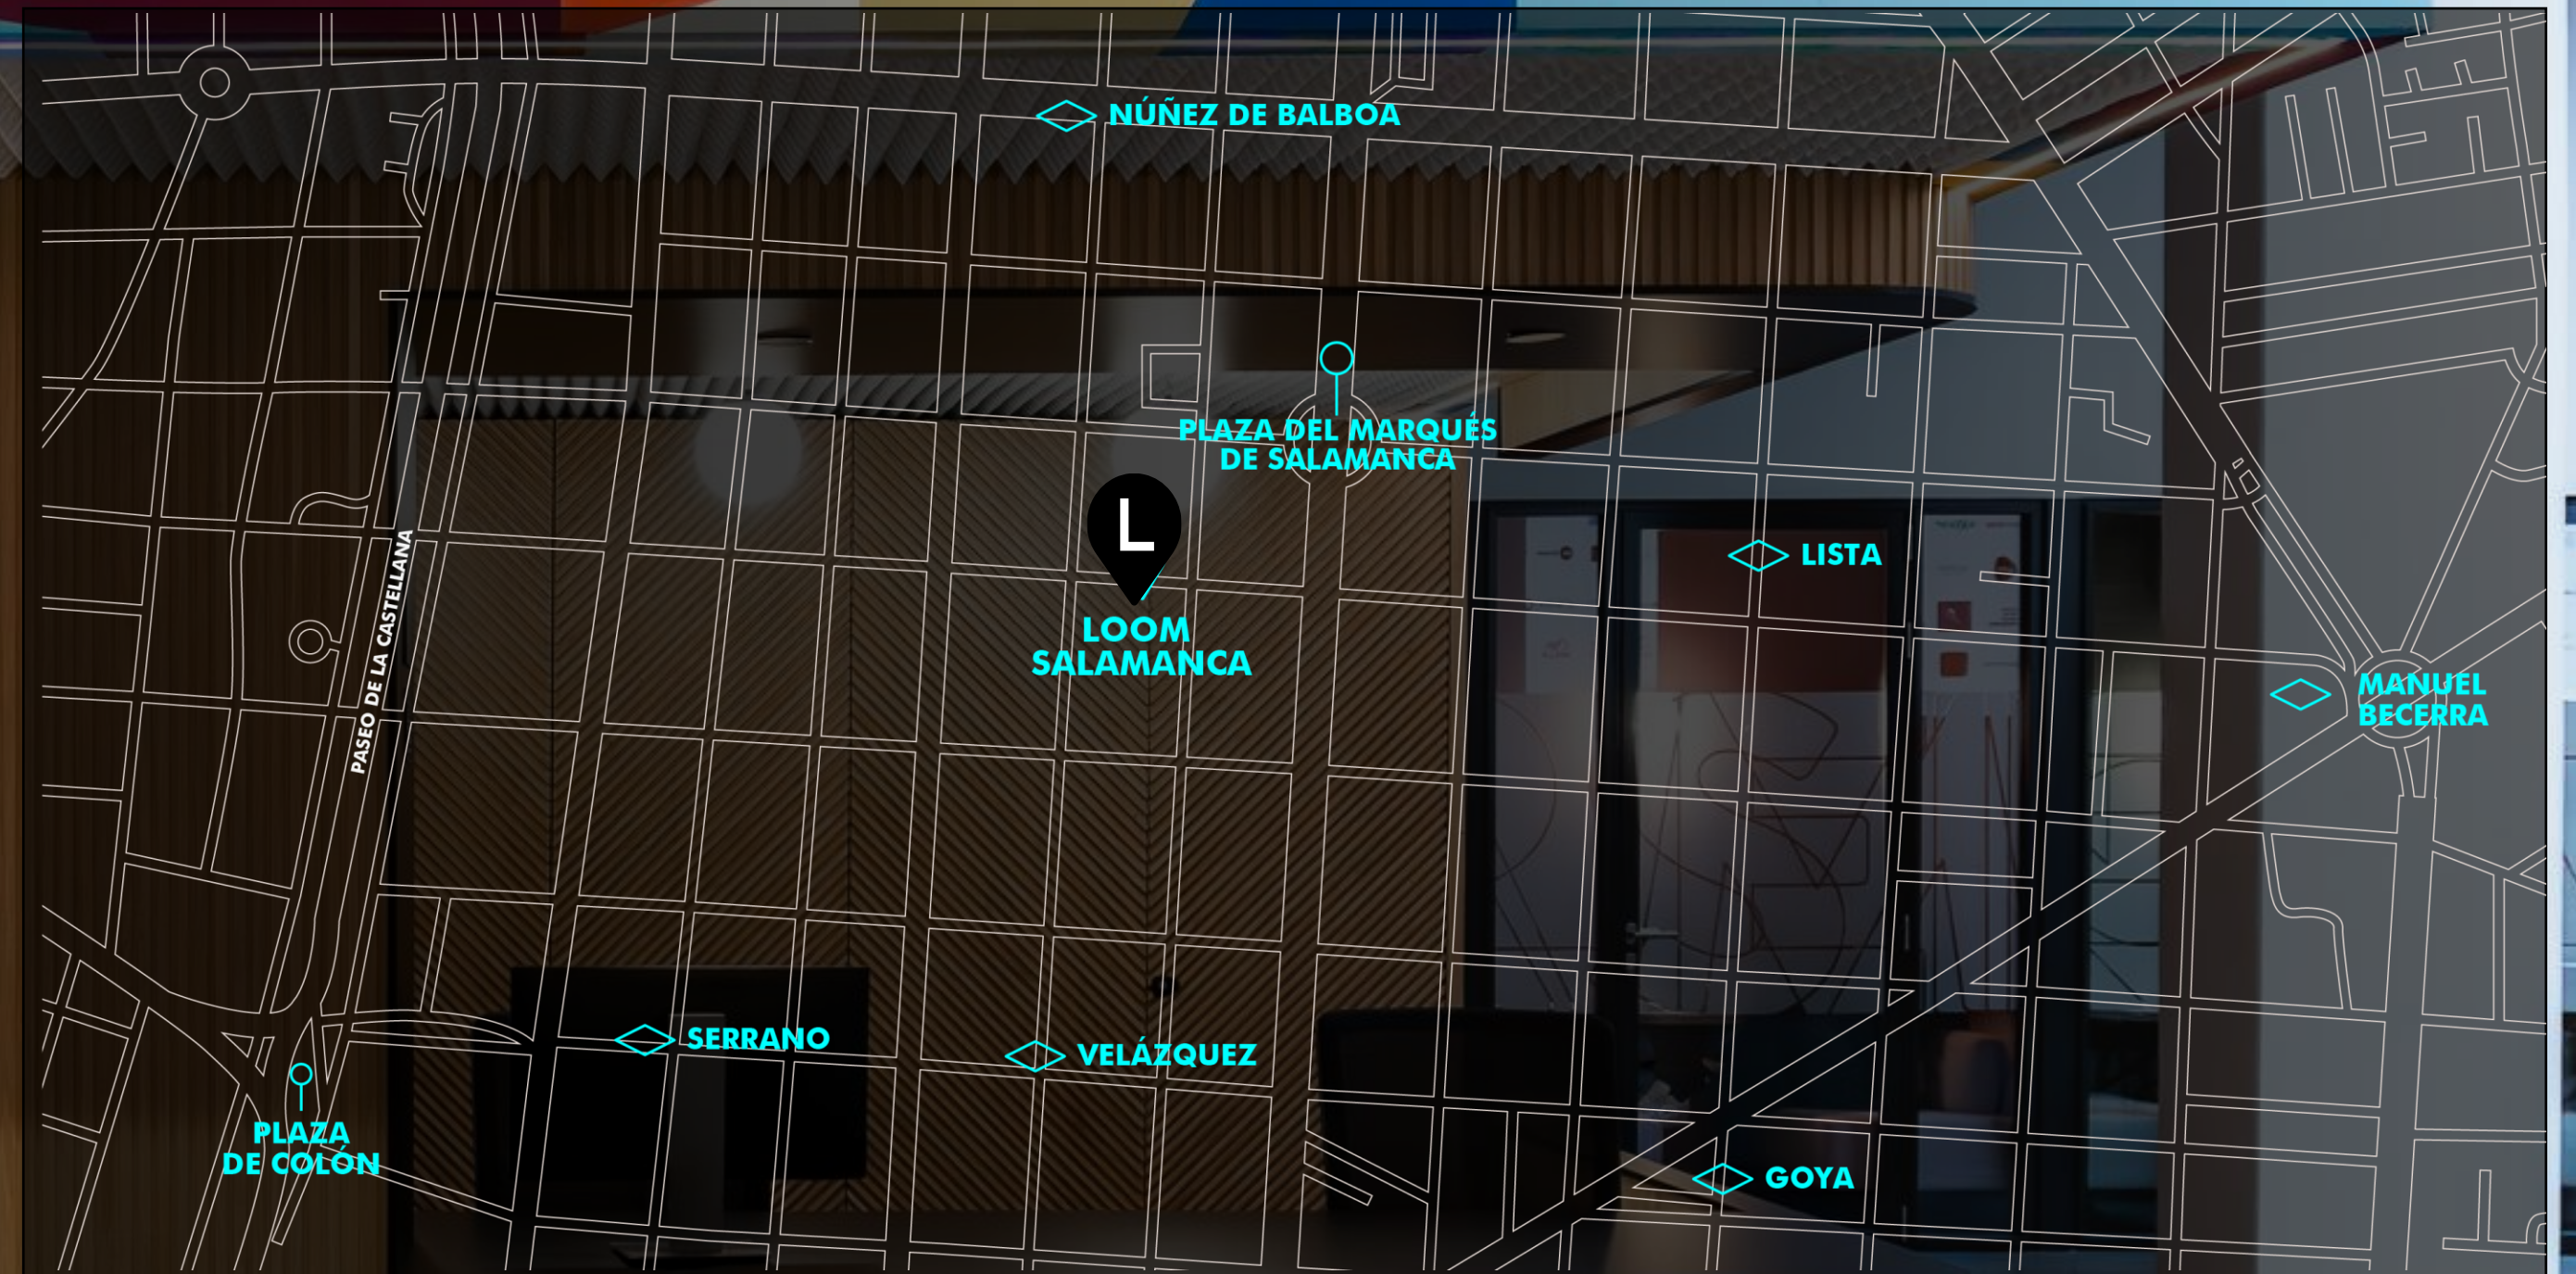

HOW TO GET THERE

LOCATION

Calle Don Ramón de la Cruz 38,
28001 Madrid

METRO

Velázquez (L4)
Núñez de Balboa (L5 y L9)
Lista (L4)

BUS

1, 9, 19, 51, 74, 29 Y 52

PARKING

Gallardo Núñez

LOOM